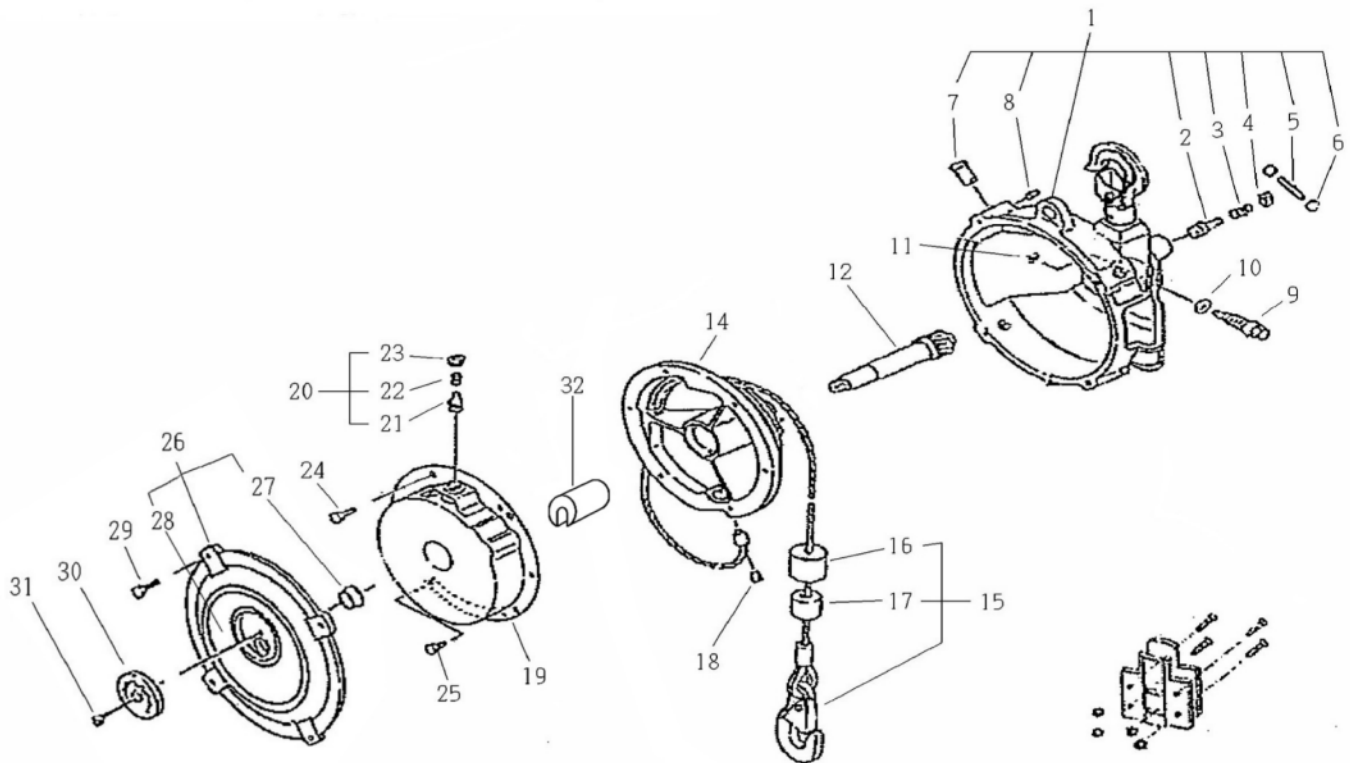

8. PART LIST

- ◆ When placing an order, clearly specify the product model, part number and part name.
- ◆ Please purchase a set or complete unit.
- ◆ The repairs are required to be worked by qualified person who is well trained.

▣ PART LIST for MODEL TW-9 ~ TW-15

◆ The part number which is inside of () are the components of ASS'Y.

No.	PART NO	DESCRIPTION	Qty
1	TB06019	CASE ASS'Y	1set
2	(TQ08117)	STOPPER PIN	1
3	(TQ08118)	STOPPER SPRING	1
4	(TQ08112)	STOPPER PIN HOLDER	1
5	(TQ08711)	SPRING PIN 2.5X35	1
6	(TQ08021)	CAP	2
7	(TQ08014)	SAFETY ARM	3
8	(TQ08712)	HEX. SOCKET SET SCREW 5X12	3
9	TQ08037	WORM	1
10	TQ08667	THRUST WASHER	1
11	TQ08687	E-RING E-5	1
12	TQ08038	SPINDLE	1
14	TQ08026	DRUM	1
15	TB06006	CABLE ASS'Y	1set
16	(TQ08034)	SHOCK ABSORBER	1
17	(TQ08033)	COLLAR	1
18	TQ08710	PLUG	1
19	TB06522	SPRING SUB ASS'Y TW-9	1set
	TB06523	SPRING SUB ASS'Y TW-15	1set

No.	PART NO	DESCRIPTION	Qty
20	TB06577	SAFETY DEVICE ASS'Y	1set
21	(TQ08039)	SAFETY DEVICE PIN	1
22	(TQ08040)	SAFETY DEVICE SPRING	1
23	(TQ08041)	SAFETY DEVICE SCREW	1
24	TQ08027	+ HEX. BOLT 5X10	4
26	TB06578	CASE COVER ASS'Y TW-9	1set
	TB06579	CASE COVER ASS'Y TW-15	1set
27	(TQ08036)	COVER BUSHING	1
28	(TQ08065)	LABEL Tigon TW-9	1
	(TQ08081)	LABEL Tigon TW-15	1
29	TQ08044	+ HEX. BOLT 5X20	3
30	TB06630	GAUGE SUB ASS'Y TW-9	1set
	TB06631	GAUGE SUB ASS'Y TW-15	1set
31	TQ08043	GAUGE SCREW	1
32	TQ08008	SPRING BUSHING	1

ACCESSORY

	TB06005	CABLE STOPPER ASS'Y	1set
		INSTRUCTION MANUAL	1