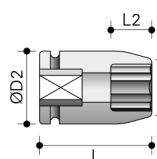

Weitere Infos
auf unserer
Website.

24/7