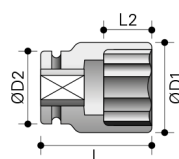

Weitere Infos
auf unserer
Website.

24/7