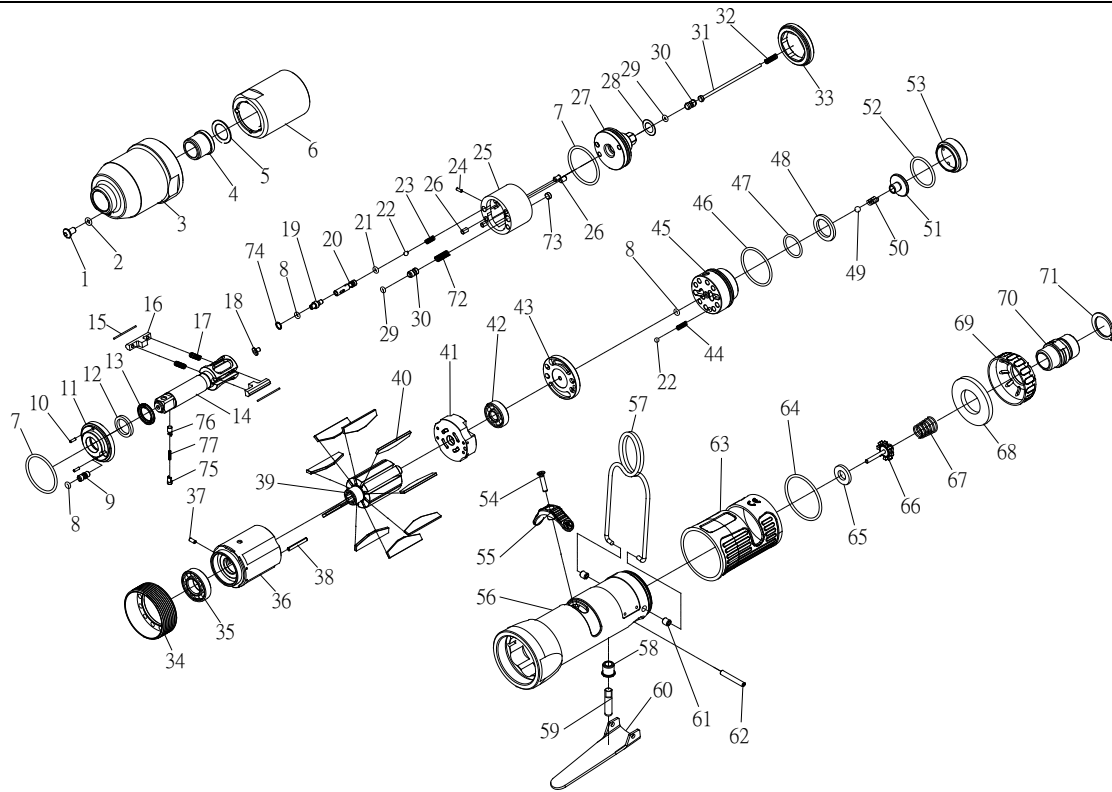

# RRI-80ST IMPULSE WRENCH

Edition:07

Index No.	Part No.	Description	Q'ty	Index No.	Part No.	Description	Q'ty
1	I100-410	Greasing Screw	1	44	305F-034	Spring	1
2	00-4153	O-Ring	1	45	IS80S-502	F/R Valve	1
3	I80S-201	Pulse Unit Housing	1	46	00-41160	O-Ring	1
4	I40S-202	Bushing	1	47	00-4121	O-Ring	1
5	I40S-424	Washer	1	48	IS40S-312	Valve Washer	1
6	I80-401	Pulse Cylinder Seat	1	49	00-3824	Steel Ball	1
7	00-41212	O-Ring	2	50	IS40S-313	Spring	1
8	00-41113	O-Ring	3	51	IS40S-311	Valve	1
9	I70-410	Greasing Screw	1	52	00-41125	O-Ring	1
10	00-3325	Spring Pin	2	53	I40S-309	Seat	1
11	I80-408	Front Plate	1	54	00-0507	Screw	1
12	I70-409	Back Up Ring	1	55	I40S-503	Regulator Knob	1
13	00-2602	X-Ring	1	56	I80S-101B	Motor Housing	1
14	I80-405	Anvil	1	57	I40S-102	Hanger	1
15	I90-452	Roller	2	58	I80S-509	Bushing	1
16	I80-406	Drive Blade	2	59	IS80S-510	Pin	1
17	I80-407	Spring	2	60	I40S-504	Trigger	1
18	IS40-450	Block Valve	1	61	I40S-108	Bushing	2
19	I80-411	Valve Screw	1	62	00-3306	Spring Pin	1
20	IS80-412	Valve	1	63	I80S-103	Housing Rubber	1
21	00-41162	O-Ring	1	64	00-41127	O-Ring	1
22	00-3813	Steel Ball	2	65	I40S-508	Bushing	1
23	IS80-425	Spring	1	66	305C-021	Valve Stem	1
24	00-3436	Pin	1	67	I40S-507	Spring	1
25	I80-404	Pulse Cylinder	1	68	I40S-601	Muffler	1
26	00-3407	Pin	4	69	I40S-603	Exhaust Deflector	1
27	IS80-415	Rear Plate	1		I40S-604A	Air Inlet 1/4"PF	
28	I40S-423	Washer	1	70	I40S-604B	Air Inlet 1/4"PT	1
29	00-41173	O-Ring	2		I40S-604C	Air Inlet 1/4"NPT	
30	IS40S-421	Pressure Valve	2	71	00-3509	Snap Ring	1
31	IS80RH-314	Shut Off Stem	1	72	I90-453	Spring	1
32	IS150-317	Spring	1	73	I40S-454	Block Cap	1
33	I80-402	Lock Nut	1	74	I80-422	Back Up Ring	1
34	I80-306	Lock Nut	1	75	I40S-462	Upper Pin	1
35	00-2348	Ball Bearing	1	76	I40S-463	Lower Pin	1
36	I80S-302	Cylinder	1	77	I40S-464	Spring	1
37	00-3324	Spring Pin	1	*	IS80SRK	Repair kit : Index No-7(2); 8(2); 12; 13; 17(2); 29(2)	
38	00-3326	Spring Pin	1	*	IS80SSK	Service kit : Index No-11; 14; 15(2); 16(2); 27; 40(9);50; 65; 66; 67	
39	I80S-303	Rotor	1	*			
40	I80S-304	Rotor Blade	9				
41	I80S-305	Rear Plate	1				
42	00-2332	Ball Bearing	1	*	I40-451	Impulse Oil	
43	I80S-310	Air Inlet Plate	1				