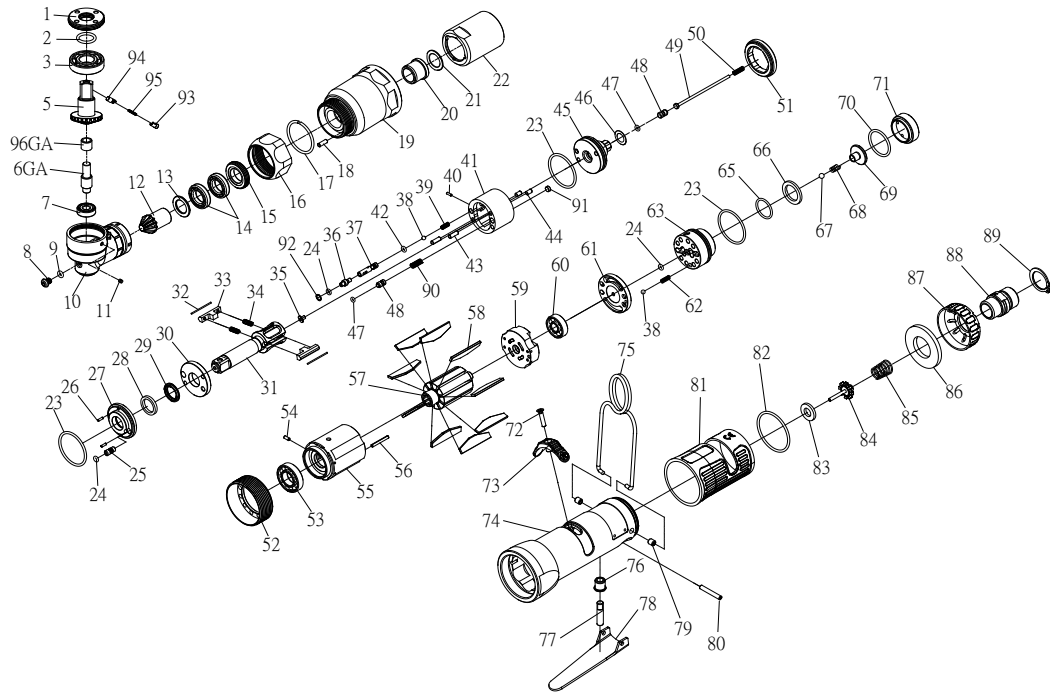

RRI-80RHT IMPULSE WRENCH

Edition:07A

Index No.	Part No.	Description	Q'ty	Index No.	Part No.	Description	Q'ty
1	I70RH-706	Lock Nut	1	53	00-2348	Ball Bearing	1
2	00-41192	O-Ring	1	54	00-3324	Spring Pin	1
3	00-2353	Ball Bearing	1	55	I80S-302	Cylinder	1
5	I80RH-705	Shaft Gear	1	56	00-3326	Spring Pin	1
6GA	I70RH-707-B	Shaft	1	57	I80S-303	Rotor	1
7	00-2357	Ball Bearing	1	58	I80S-304	Rotor Blade	9
8	I90-410	Greasing Screw	1	59	I80S-305	Rear Plate	1
9	00-4153	O-Ring	1	60	00-2332	Ball Bearing	1
10	I70RH-701	Angle Housing	1	61	I80S-310	Air Inlet Plate	1
11	00-0605	Set Screw	1	62	305F-034	Spring	1
12	I70RH-704	Main Shaft Gear	1	63	IS80S-502	F/R Valve	1
13	I70RH-712	Washer	1	65	00-4121	O-Ring	1
14	00-2376	Ball Bearing	2	66	IS40S-312	Valve Washer	1
15	I70RH-709	Lock Nut	1	67	00-3824	Steel Ball	1
16	I70RH-702	Lock Nut	1	68	IS40S-313	Spring	1
17	I70RH-708	Anvil Collar	1	69	IS40S-311	Valve	1
18	00-3448	Pin	1	70	00-41125	O-Ring	1
19	I70RH-201	Pulse Unit Housing	1	71	I40S-309	Seat	1
20	I40S-202	Bushing	1	72	00-0507	Screw	1
21	I40S-424	Washer	1	73	I40S-503	Regulator Knob	1
22	I70-401	Pulse Cylinder Seat	1	74	I80S-101B	Motor Housing	1
23	00-41160	O-Ring	3	75	I40S-102	Hanger	1
24	00-41113	O-Ring	3	76	I80S-509	Bushing	1
25	I70-410	Greasing Screw	1	77	IS80S-510	Pin	1
26	00-3318	Spring Pin	2	78	I40S-504	Trigger	1
27	I70-403	Front Cover	1	79	I40S-108	Bushing	2
28	I70-409	Back Up Ring	1	80	00-3306	Spring Pin	1
29	00-2602	X-Ring	1	81	I80S-103	Housing Rubber	1
30	I70-408	Front Plate	1	82	00-41127	O-Ring	1
31	I70RH-405	Anvil	1	83	I40S-508	Bushing	1
32	I70-452	Roller	2	84	305C-021	Valve Stem	1
33	I70-406-B	Drive Blade	2	85	I40S-507	Spring	1
34	I70-407	Spring	2	86	I40S-601	Muffler	1
35	IS40-450	Block Valve	1	87	I40S-603	Exhaust Deflector	1
36	I80-411	Valve Screw	1		I40S-604A	Air Inlet 1/4"PF	
37	IS70-412-C	Valve	1	88	I40S-604B	Air Inlet 1/4"PT	1
38	00-3813	Steel Ball	2		I40S-604C	Air Inlet 1/4"NPT	
39	IS80RH-425	Spring	1	89	00-3509	Snap Ring	1
40	00-3436	Pin	1	90	I70S-453	Spring	1
41	I70-404-B	Pulse Cylinder	1	91	I40S-454	Block Cap	1
42	00-41130	O-Ring	1	92	I80-422	Back Up Ring	1
43	00-3435	Pin	2	93	I100-462	Upper Pin	1
44	00-3407	Pin	2	94	I100-463	Lower Pin	1
45	IS70-415-C	Rear Plate	1	95	I100-464	Spring	1
46	I40S-423	Washer	1	96GA	I70RH-713	Bushing	1
47	00-41173	O-Ring	2	※	IS80RHRK	Repair kit :Index No- 23(2); 24(2); 28;29; 34(2);47(2)	
48	IS40S-421	Pressure Valve	2	※	IS80RHSK	Service kit :Index No- 5; 12; 30; 32(2);33(2) 45;58(9); 68; 83; 84; 85	
49	IS80RH-314	Shut Off Stem	1	※			
50	IS150-317	Spring	1				
51	I70-402	Lock Nut	1	※	I40-451	Impulse Oil	
52	I70S-306	Lock Nut	1				