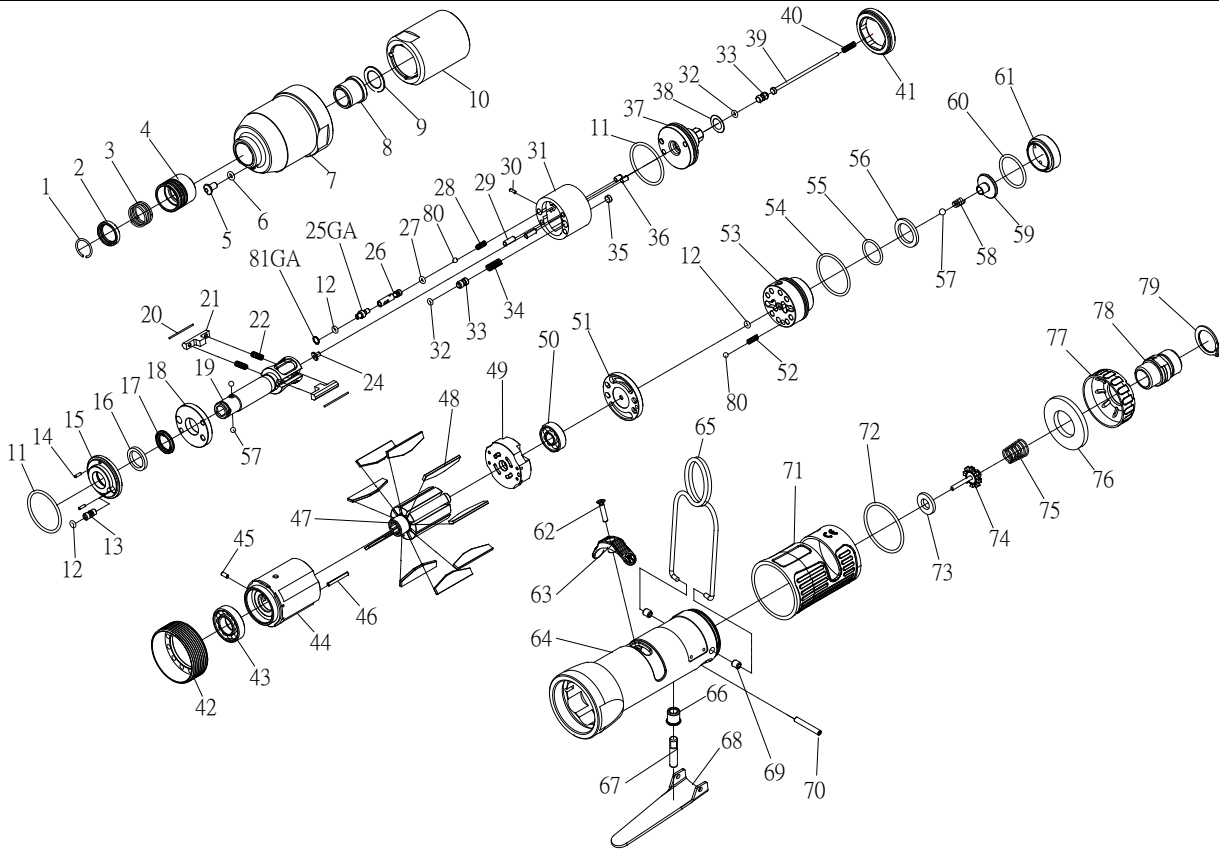

RRI-70STA IMPULSE WRENCH

Edition:07A

Index No.	Part No.	Description	Q'ty	Index No.	Part No.	Description	Q'ty
1	I70SD-465	Anvil Collar	1	46	00-3326	Spring Pin	1
2	I70SD-419	Hold Spacer	1	47	I70S-303	Rotor	1
3	I70SD-418	Spring	1	48	I70S-304	Rotor Blade	9
4	I70SD-417	Quick change Hold	1	49	I50S-305	Rear Plate	1
5	I90-410	Plug	1	50	00-2356	Ball Bearing	1
6	00-4153	O-Ring	1	51	I40S-310	Air Inlet Plate	1
7	I70S-201	Front Housing	1	52	305F-034	Spring	1
8	I40S-202	Bushing	1	53	IS40S-502	F/R Valve	1
9	I40S-424	Washer	1	54	00-41146	O-Ring	1
10	I70-401	Pulse Cylinder Housing	1	55	00-4121	O-Ring	1
11	00-41160	O-Ring	2	56	IS40S-312	Valve Washer	1
12	00-41113	O-Ring	3	57	00-3824	Steel Ball	3
13	I70-410	Oil Plug	1	58	IS40S-313	Spring	1
14	00-3318	Spring Pin	2	59	IS40S-311	Valve	1
15	I70-403	Front Plate Cover	1	60	00-41125	O-Ring	1
16	I70-409	Back Up Ring	1	61	I40S-309	Seat	1
17	00-2602	X-Ring	1	62	00-0507	Screw	1
18	I70-408	Front Plate	1	63	I40S-503	Regulator Knob	1
19	I70SD-405	Main Shaft	1	64	I70S-101B	Motor Housing	1
20	I70-452	Roller	2	65	I40S-102	Hanger	1
21	I70-406-B	Drive Blade	2	66	I40S-509	Bushing	1
22	I70-407	Spring	2	67	IS40S-510	Pin	1
24	IS40-450	Block Valve	1	68	I40S-504	Trigger	1
25GA	I80-411	Adjust Screw	1	69	I40S-108	Bushing	2
26	IS70-412-C	Valve	1	70	00-3306	Spring Pin	1
27	00-41130	O-Ring	1	71	I40S-103	Housing Rubber	1
28	IS70SD-425	Spring	1	72	00-41127	O-Ring	1
29	00-3435	Pin	2	73	I40S-508	Bushing	1
30	00-3436	Pin	1	74	305C-021	Valve Stem	1
31	I70-404-B	Pulse Cylinder	1	75	I40S-507	Spring	1
32	00-41173	O-Ring	2	76	I40S-601	Muffler	1
33	IS40S-421	Pressure Valve	2	77	I40S-603	Exhaust Deflector	1
34	I70S-453	Spring	1		I40S-604A	Air Inlet 1/4"PF	
35	I40S-454	Block Cap	1	78	I40S-604B	Air Inlet 1/4"PT	1
36	00-3407	Pin	2		I40S-604C	Air Inlet 1/4"NPT	
37	IS70S-415-C	Rear Plate	1	79	00-3509	Snap Ring	1
38	I40S-423	Washer	1	80	00-3813	Steel Ball	2
39	IS130-314	Shut Off Stem	1	81GA	I80-422	Back Up Ring	1
40	IS150-317	Spring	1	*	IS70SDRK	Repair kit :Index No-	
41	I70-402	Lock Nut	1			11(2);12(2); 16; 17; 22(2); 32(2)	
42	I70S-306	Lock Nut	1	*	IS70SDSK	Service kit :Index No-	
43	00-2348	Ball Bearing	1			18; 19; 20(2); 21(2);37;	
44	I70S-302	Cylinder	1			48(9);58; 73;74;75	
45	00-3324	Spring Pin	1	*	I40-451	Impulse Oil	