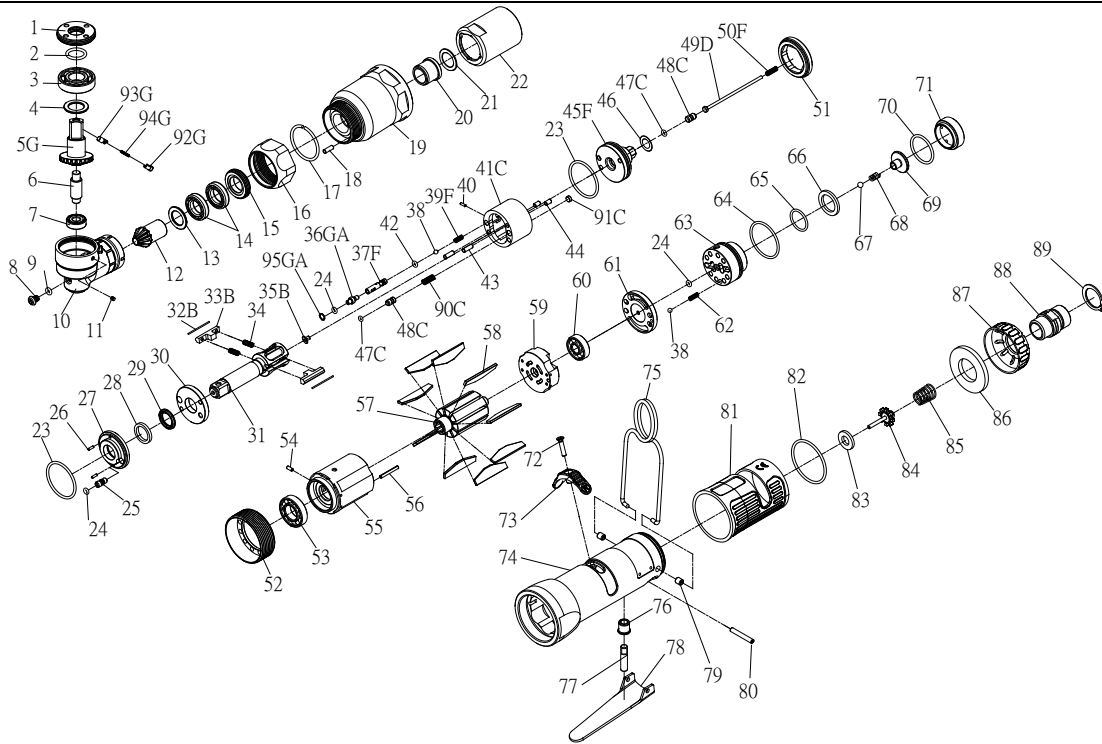

RRI-70RHT IMPULSE WRENCH

Edition:07A

Index No.	Part No.	Description	Q'ty	Index No.	Part No.	Description	Q'ty
1	I70RH-706	Lock Nut	1	53	00-2348	Ball Bearing	1
2	00-41192	O-Ring	1	54	00-3324	Spring Pin	1
3	00-2353	Ball Bearing	1	55	I70S-302	Cylinder	1
4	I70RH-711	Washer	1	56	00-3326	Spring Pin	1
5G	I70RH-705-B	Shaft Gear	1	57	I70S-303	Rotor	1
6	I70RH-707	Shaft	1	58	I70S-304	Rotor Blade	9
7	00-2357	Ball Bearing	1	59	I50S-305	Rear Plate	1
8	I90-410	Plug	1	60	00-2356	Ball Bearing	1
9	00-4153	O-Ring	1	61	I40S-310	Air Inlet Plate	1
10	I70RH-701	Angle Housing	1	62	305F-034	Spring	1
11	00-0605	Set Screw	1	63	IS40S-502	F/R Valve	1
12	I70RH-704	Main Shaft Gear	1	64	00-41146	O-Ring	1
13	I70RH-712	Washer	1	65	00-4121	O-Ring	1
14	00-2376	Ball Bearing	2	66	IS40S-312	Valve Washer	1
15	I70RH-709	Lock Nut	1	67	00-3824	Steel Ball	1
16	I70RH-702	Lock Nut	1	68	IS40S-313	Spring	1
17	I70RH-708	Anvil Collar	1	69	IS40S-311	Valve	1
18	00-3448	Pin	1	70	00-41125	O-Ring	1
19	I70RH-201	Front Housing	1	71	I40S-309	Seat	1
20	I40S-202	Bushing	1	72	00-0507	Screw	1
21	I40S-424	Washer	1	73	I40S-503	Regulator Knob	1
22	I70-401	Pulse Cylinder Housing	1	74	I70S-101B	Motor Housing	1
23	00-41160	O-Ring	2	75	I40S-102	Hanger	1
24	00-41113	O-Ring	3	76	I40S-509	Bushing	1
25	I70-410	Oil Plug	1	77	IS40S-510	Pin	1
26	00-3318	Spring Pin	2	78	I40S-504	Trigger	1
27	I70-403	Front Plate Cover	1	79	I40S-108	Bushing	2
28	I70-409	Back Up Ring	1	80	00-3306	Spring Pin	1
29	00-2602	X-Ring	1	81	I40S-103	Housing Rubber	1
30	I70-408	Front Plate	1	82	00-41127	O-Ring	1
31	I70RH-405	Main Shaft	1	83	I40S-508	Bushing	1
32B	I70-452	Roller	2	84	305C-021	Valve Stem	1
33B	I70-406-B	Drive Blade	2	85	I40S-507	Spring	1
34	I70-407	Spring	2	86	I40S-601	Muffler	1
35B	IS40-450	Block Valve	1	87	I40S-603	Exhaust Deflector	1
36GA	I80-411	Adjust Screw	1		I40S-604A	Air Inlet 1/4"PF	
37F	IS70-412-C	Valve	1	88	I40S-604B	Air Inlet 1/4"PT	1
38	00-3813	Steel Ball	2		I40S-604C	Air Inlet 1/4"NPT	
39F	IS70RH-425-C	Spring	1	89	00-3509	Snap Ring	1
40	00-3436	Pin	1	90C	I70S-453	Spring	1
41C	I70-404-B	Pulse Cylinder	1	91C	I40S-454	Block Cap	1
42	00-41130	O-Ring	1	92G	I100-462	Upper Pin	1
43	00-3435	Pin	2	93G	I100-463	Lower Pin	1
44	00-3407	Pin	2	94G	I100-464	Spring	1
45F	IS70-415-C	Rear Plate	1	95GA	I80-422	Back Up Ring	1
46	I40S-423	Washer	1	*	IS70RHRK	Repair kit :Index No- 23(2); 24(2); 28;29; 34(2);47C(2)	
47C	00-41173	O-Ring	2	*	IS70RHSK	Service kit :Index No- 5G; 12; 30; 31; 32B(2);33B(2)	
48C	IS40S-421	Pressure Valve	2	*		45F; 58(9); 68; 83; 84; 85	
49D	IS130-314	Shut Off Stem	1				
50F	IS150-317	Spring	1	*	I40-451	Impulse Oil	
51	I70-402	Lock Nut	1				
52	I70S-306	Lock Nut	1				