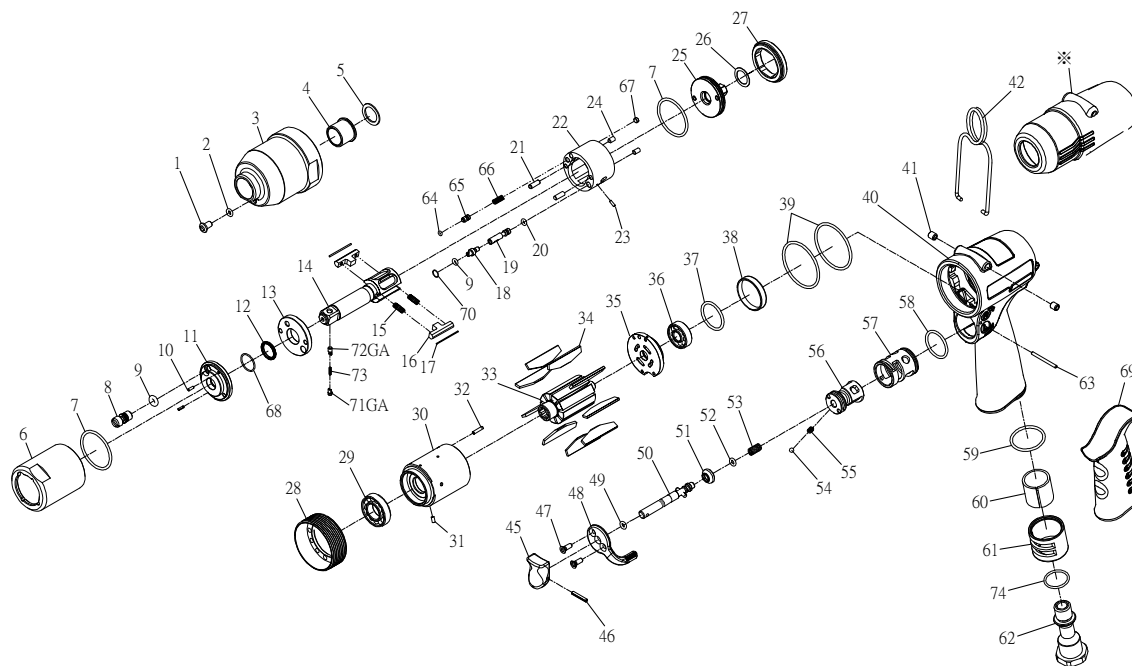

# RRI-60X IMPULSE WRENCH

EDITION  
07 A

Index No	Part No.	Description	Q'ty
1	I100-410	Plug	1
2	00-4153	O-Ring	1
3	I60X-201	Front Housing	1
4	I40S-202	Bushing	1
5	I40S-424	Washer	1
6	I60X-401	Pulse Cylinder Housing	1
7	00-41127	O-Ring	2
8	I70-410	Oil Plug	1
9	00-41113	O-Ring	2
10	00-3318	Spring Pin	2
11	I40S-403-B	Front Plate Cover	1
12	00-2602	X-Ring	1
13	I40S-408	Front Plate	1
14	I60S-405-B	Main Shaft	1
15	I40S-407	Spring	2
16	I60S-406-B	Drive Blade	2
17	I60S-452	Roller	2
18	I80-411	Adjust Screw	1
19	IS60S-412-B	Valve	1
20	00-41130	O-Ring	1
21	00-3435	Pin	2
22	I60S-404-B	Pulse Cylinder	1
23	00-3436	Pin	1
24	00-3465	Pin	2
25	I40X-415	Rear Plate	1
26	I40S-423	Washer	1
27	I40X-402	Lock Nut	1
28	I40S-306	Lock Nut	1
29	00-2348	Ball Bearing	1
30	I60-302	Cylinder	1
31	00-3324	Spring Pin	1
32	00-3356	Spring Pin	1
33	I60S-303	Rotor	1
34	I60S-304	Rotor Blade	9
35	I40-305	Rear Plate	1
36	00-2356	Ball Bearing	1
37	00-41135	O-Ring	1
38	I40-307	Rear Cover	1
39	00-41144	O-Ring	2
40	I60X-101	Motor Housing	1
41	I40S-108	Bushing	2