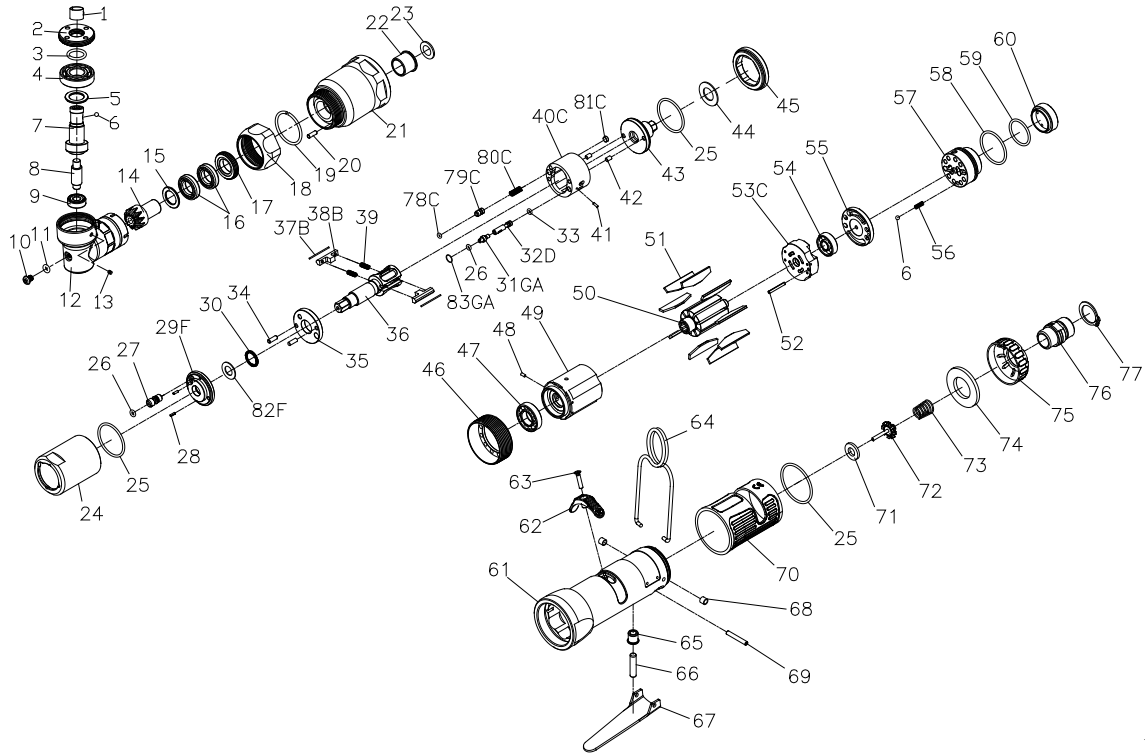

RRI-60RA IMPULSE WRENCH

Edition:07A

Index No.	Part No.	Description	Q'ty	Index No.	Part No.	Description	Q'ty
1	747-002	Spring Holder	1	47	00-2348	Ball Bearing	1
2	I50R-706	Lock Nut	1	48	00-3324	Spring Pin	1
3	00-41134	O-Ring	1	49	I60S-302	Cylinder	1
4	00-2358	Ball Bearing	1	50	I60S-303	Rotor	1
5	I50R-711	Washer	1	51	I60S-304	Rotor Blade	9
6	00-3813	Steel Ball	2	52	00-3326	Spring Pin	1
7	I50RD-705	Shaft Gear	1	53C	I60R-305	Rear End Plate	1
8	I50R-707	Shaft	1	54	00-2356	Ball Bearing	1
9	00-2357	Ball Bearing	1	55	I40S-310	Airinlet Plate	1
10	I90-410	Plug	1	56	305F-034	Spring	1
11	00-4153	O-Ring	1	57	I40S-502	F/R Valve	1
12	I50R-701	Angle Housing	1	58	00-41146	O-Ring	1
13	00-0605	Set Screw	1	59	00-41125	O-Ring	1
14	I50R-704	Main Shaft Gear	1	60	I40S-309	Seat	1
15	I50R-712	Washer	1	61	I60S-101B	Motor Housing	1
16	00-2352	Ball Bearing	2	62	00-0507	Screw	1
17	I50R-709	Lock Nut	1	63	I40S-503	Regulator Knob	1
18	I50R-702	Lock Nut	1	64	I40S-102	Hanger	1
19	I50R-708	Anvil Collar	1	65	I40S-509	Bushing	1
20	00-3430	Pin	1	66	I40S-510	Pin	1
21	I60R-201	Front Housing	1	67	I40S-504	Trigger	1
22	I40S-202	Bushing	1	68	I40S-108	Bushing	2
23	I40S-424	Washer	1	69	00-3306	Spring Pin	1
24	I60S-401	Pulse Cylinder Housing	1	70	I40S-103	Housing Rubber	1
25	00-41127	O-Ring	3	71	I40S-508	Bushing	1
26	00-41113	O-Ring	2	72	305C-021	Valve Stem	1
27	I70-410	Oil Plug	1	73	I40S-507	Spring	1
28	00-3318	Spring Pin	2	74	I40S-601	Muffler	1
29F	I40S-403-B	Front Plate Cover	1	75	I40S-603	Exhaust Deflector	1
30	00-2602	X-Ring	1		I40S-604A	Air Inlet 1/4"PF-19	
31GA	I80-411	Adjust Screw	1	76	I40S-604B	Air Inlet 1/4"PT-19	1
32D	IS60S-412-B	Valve	1		I40S-604C	Air Inlet 1/4"NPT-18	
33	00-41130	O-Ring	1	77	00-3509	Snap Ring	1
34	00-3435	Pin	2	78C	00-41173	O-Ring	1
35	I40S-408	Front Plate	1	79C	IS40S-421	Pressure Valve	1
36	I60R-405	Main Shaft	1	80C	I60S-453	Spring	1
37B	I60S-452	Roller	2	81C	I40S-454	Block Cap	1
38B	I60S-406-B	Drive Blade	2	82F	I40-409	Back Up Ring	1
39	I40S-407	Spring	2	83GA	I80-422	Back Up Ring	1
40C	I60S-404-B	Pulse Cylinder	1	※	I60RDRK	Repair kit :Index No-	
41	00-3436	Pin	1			25(2); 26(2) 30; 39(2); 78C; 82F	
42	00-3407	Pin	2	※	I60RDSK	Service kit :Index No-	
43	I40S-415	Rear Plate	1			7; 14; 35; 36;37B(2); 38B(2);43;	
44	I40S-423	Washer	1			51(9); 71; 72; 73	
45	I40S-402	Lock Nut	1	※	I40-451	Impulse Oil	
46	I40S-306	Lock Nut	1				