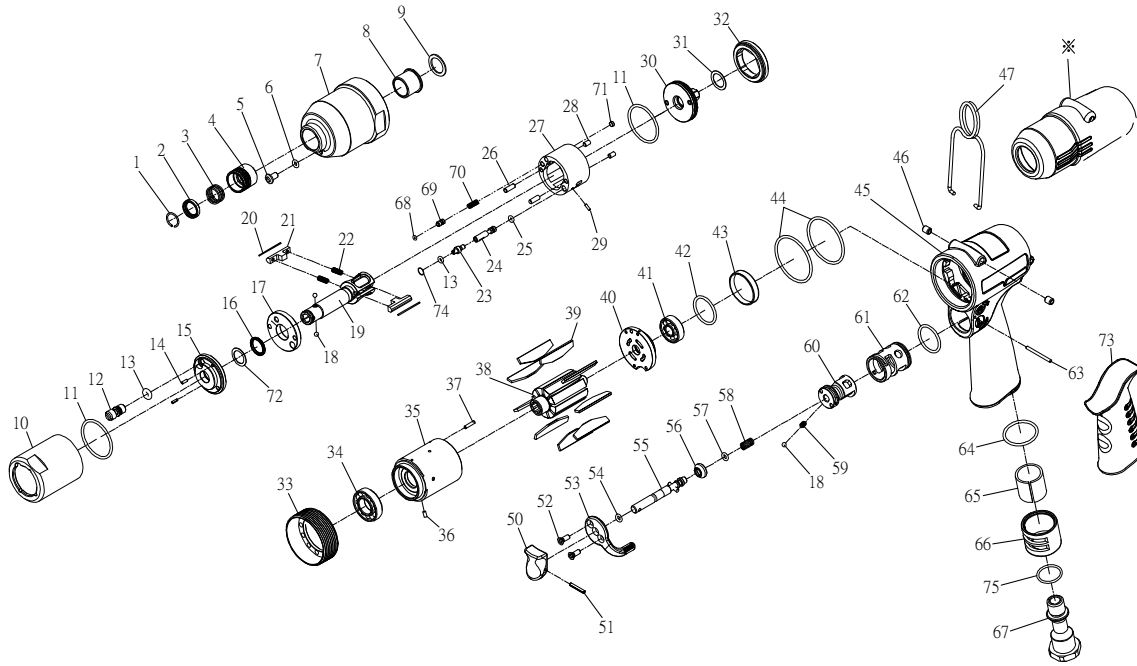

RRI-60AX IMPULSE WRENCH

EDITION
07

Index No	Part No.	Description	Q'ty
1	757-026	Anvil Collar	1
2	I40SD-419	Hold Spacer	1
3	I40SD-418	Spring	1
4	I40SD-417	Quick change Hold	1
5	I100-410	Plug	1
6	00-4153	O-Ring	1
7	I60X-201	Front Housing	1
8	I40S-202	Bushing	1
9	I40S-424	Washer	1
10	I60X-401	Pulse Cylinder Housing	1
11	00-41127	O-Ring	2
12	I70-410	Oil Plug	1
13	00-41113	O-Ring	2
14	00-3318	Spring Pin	2
15	I40S-403-B	Front Plate Cover	1
16	00-2602	X-Ring	1
17	I40S-408	Front Plate	1
18	00-3813	Steel Ball	3
19	I60SD-405	Main Shaft	1
20	I60S-452	Roller	2
21	I60S-406-B	Drive Blade	2
22	I40S-407	Spring	2
23	I80-411	Adjust Screw	1
24	IS60S-412-B	Valve	1
25	00-41130	O-Ring	1
26	00-3435	Pin	2
27	I60S-404-B	Pulse Cylinder	1
28	00-3465	Pin	2
29	00-3436	Pin	1
30	I40X-415	Rear Plate	1
31	I40S-423	Washer	1
32	I40X-402	Lock Nut	1
33	I40S-306	Lock Nut	1
34	00-2348	Ball Bearing	1
35	I60-302	Cylinder	1
36	00-3324	Spring Pin	1
37	00-3356	Spring Pin	1
38	I60S-303	Rotor	1
39	I60S-304	Rotor Blade	9
40	I40-305	Rear Plate	1
41	00-2356	Ball Bearing	1