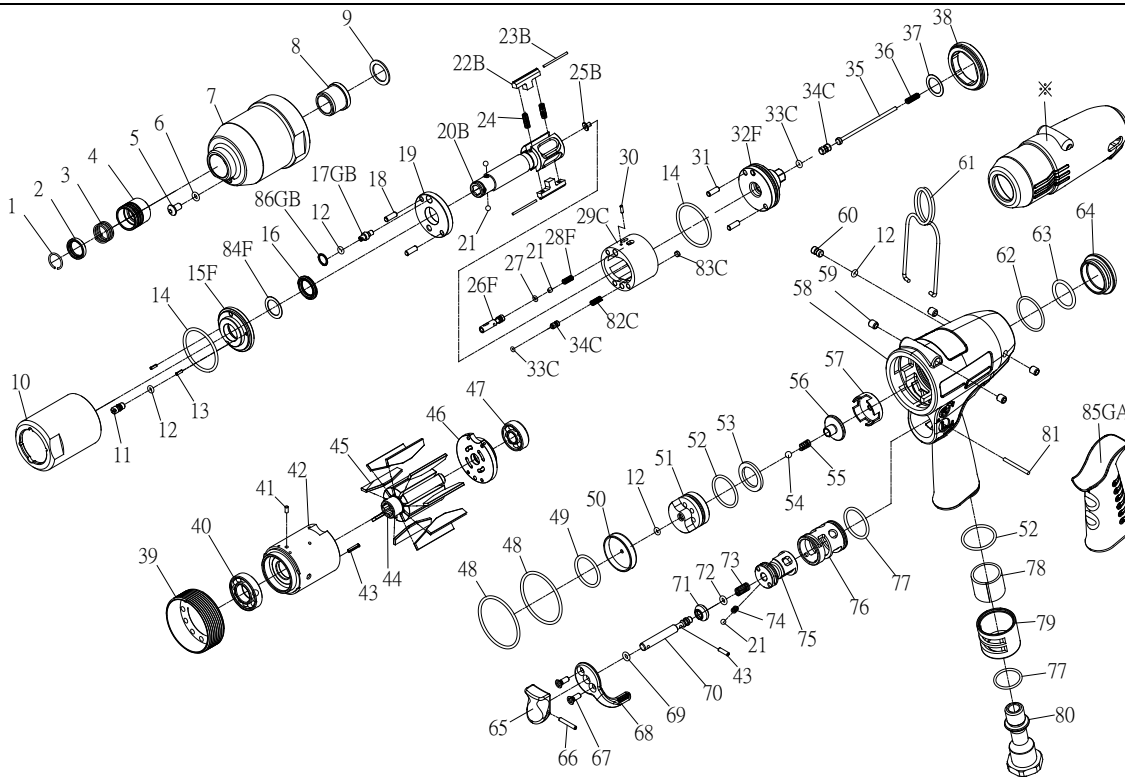

RRI-60AT IMPULSE WRENCH

Edition:07B

Index No.	Part No.	Description	Q'ty	Index No.	Part No.	Description	Q'ty
1	757-026	Anvil Collar	1	49	00-41135	O-Ring	1
2	I40SD-419	Hold Spacer	1	50	IS40-307	Rear Cover	1
3	I40SD-418	Spring	1	51	IS40-524	Valve Seat	1
4	I40SD-417	Quick Change Hold	1	52	00-41145	O-Ring	2
5	I100-410	Plug	1	53	IS40S-312	Washer	1
6	00-4153	O-Ring	1	54	00-3824	Steel Ball	1
7	I60S-201	Front Housing	1	55	IS40S-313	Spring	1
8	I40S-202	Bushing	1	56	IS40S-311	Valve	1
9	I40S-424	Washer	1	57	IS40-518	Seat	1
10	I60S-401	Pulse Cylinder Housing	1	58	IS60-101	Motor Housing	1
11	I70-410	Oil Plug	1	59	I40S-108	Bushing	4
12	00-41113	O-Ring	4	60	IS100-609	Screw	1
13	00-3318	Spring Pin	2	61	I40S-102	Hanger	1
14	00-41127	O-Ring	2	62	00-41146	O-Ring	1
15F	I40S-403-B	Front Plate Cover	1	63	00-4169	O-Ring	1
16	00-2602	X-Ring	1	64	I40-104	Nut	1
17GB	I80-411	Adjust Screw	1	65	I40-504	Trigger	1
18	00-3435	Pin	2	66	00-3354	Spring Pin	1
19	I40S-408	Front Plate	1	67	00-0505	Screw	2
20B	IS60SD-405	Main Shaft	1	68	I100-503	Regulator Knob	1
21	00-3813	Steel Ball	4	69	00-4101	O-Ring	1
22B	I60S-406-B	Drive Blade	2	70	IS40-505	Valve Stem	1
23B	I60S-452	Roller	2	71	I100-508	Bushing	1
24	I40S-407	Spring	2	72	00-41172	O-Ring	1
25B	IS40-450	Block Valve	1	73	I40-507	Spring	1
26F	IS60S-412-C	Valve	1	74	I100-506	Spring	1
27	00-41130	O-Ring	1	75	IS40-502	F/R Valve	1
28F	IS60SD-425-C	Spring	1	76	I40-501	Valve Sleeve	1
29C	I60S-404-B	Pulse Cylinder	1	77	00-41111	O-Ring	2
30	00-3436	Pin	1	78	I40-601	Muffler	1
31	00-3407	Pin	2	79	I40-603	Exhaust Deflector	1
32F	IS40S-415-C	Rear Plate	1		I40-604A	Air Inlet 1/4"-19PF	
33C	00-41173	O-Ring	2	80	I40-604B	Air Inlet 1/4"-19PT	1
34C	IS40S-421	Pressure Valve	2		I40-604C	Air Inlet 1/4"-18NPT	
35	IS60-314	Shut Off Stem	1	81	I100-511	Pin	1
36	IS40S-317	Spring	1	82C	I60S-453	Spring	1
37	I40S-423	Washer	1	83C	I40S-454	Block Cap	1
38	I40S-402	Lock Nut	1	84F	I40-409	Back Up Ring	1
39	I40S-306	Lock Nut	1	85GA	I60-103	Housing Rubber	1
40	00-2348	Ball Bearing	1	86GB	I80-422	Back Up Ring	1
41	00-3324	Spring Pin	1	※	I60-109	Tool Cover	1
42	I60-302	Cylinder	1	※	IS60DRK	Repair kit :Index No-12(2);14(2);16;24(2);33C(2),84F	
43	00-3356	Spring Pin	2	※	IS60DSK	Service kit :Index No-19;20B;22B(2);23B(2);32F;	
44	I60S-303	Rotor	1	※		45(9); 55; 71; 72; 73	
45	I60S-304	Rotor Blade	9	※	I40-451	Impulse Oil	
46	I40-305	Rear Plate	1				
47	00-2356	Ball Bearing	1				
48	00-41144	O-Ring	2				