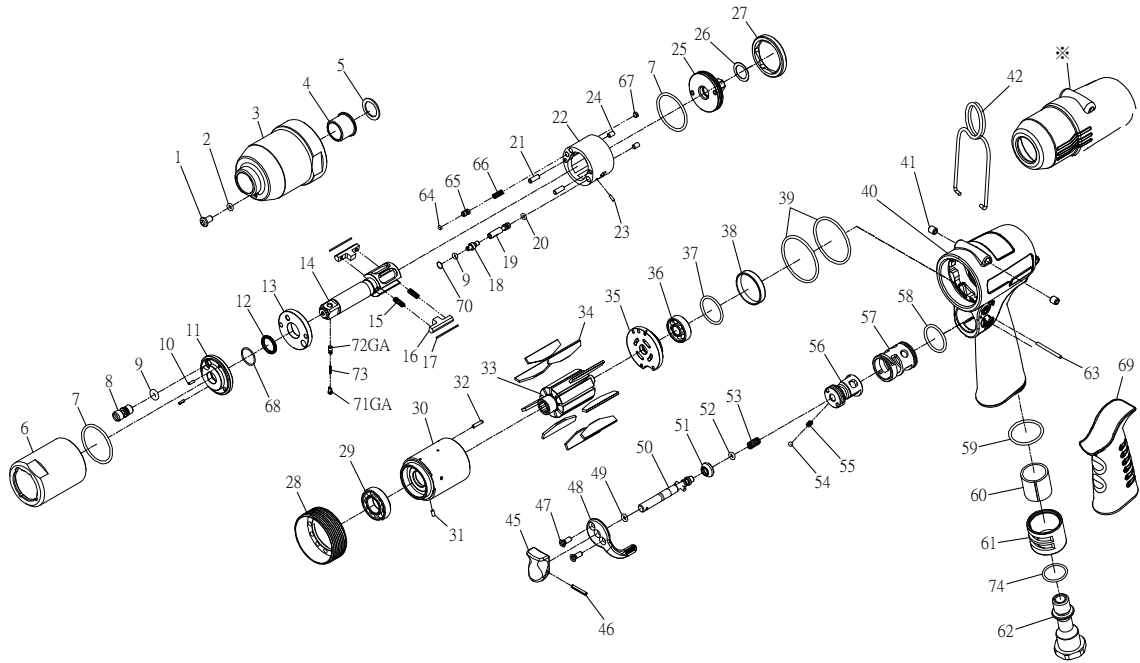

# RRI-50X IMPULSE WRENCH

EDITION  
07 A

Index No	Part No.	Description	Q'ty
1	I100-410	Plug	1
2	00-4153	O-Ring	1
3	I40X-201	Front Housing	1
4	I40S-202	Bushing	1
5	I40S-424	Washer	1
6	I40X-401	Pulse Cylinder Housing	1
7	00-41127	O-Ring	2
8	I70-410	Oil Plug	1
9	00-41113	O-Ring	2
10	00-3318	Spring Pin	2
11	I40S-403-B	Front Plate Cover	1
12	00-2602	X-Ring	1
13	I40S-408	Front Plate	1
14	I40S-405-B	Main Shaft	1
15	I40S-407	Spring	2
16	I40S-406-B	Drive Blade	2
17	I40S-452	Roller	2
18	I80-411	Adjust Screw	1
19	IS40S-412-B	Valve	1
20	00-41130	O-Ring	1
21	00-3435	Pin	2
22	I40S-404-B	Pulse Cylinder	1
23	00-3436	Pin	1
24	00-3465	Pin	2
25	I40X-415	Rear Plate	1
26	I40S-423	Washer	1
27	I40X-402	Lock Nut	1
28	I40S-306	Lock Nut	1
29	00-2348	Ball Bearing	1
30	I50-302	Cylinder	1
31	00-3324	Spring Pin	1
32	00-3356	Spring Pin	1
33	I40S-303	Rotor	1
34	I40S-304	Rotor Blade	9
35	I40-305	Rear Plate	1
36	00-2356	Ball Bearing	1
37	00-41135	O-Ring	1
38	I40-307	Rear Cover	1
39	00-41144	O-Ring	2
40	I40X-101	Motor Housing	1
41	I40S-108	Bushing	2