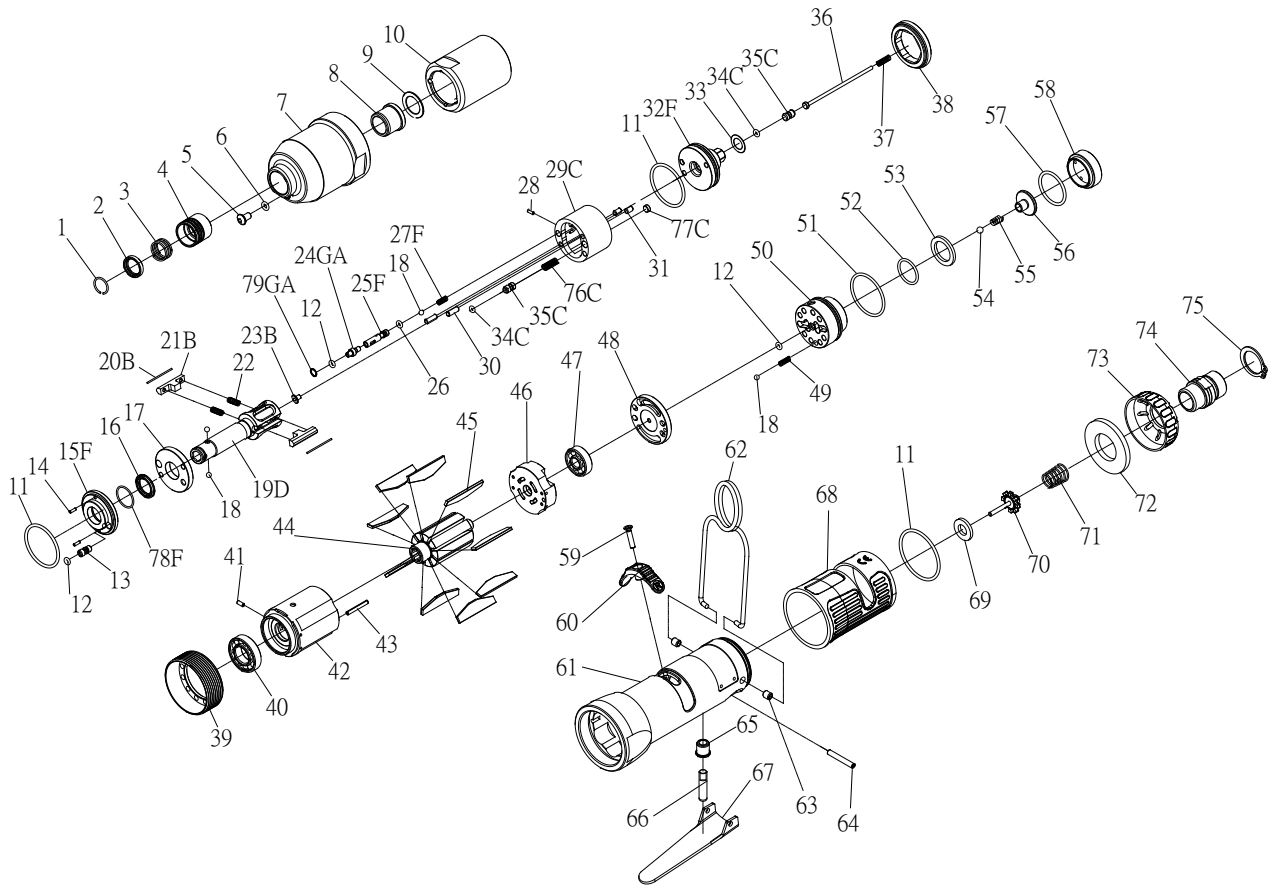

RRI-50STA IMPULSE WRENCH

Edition:07A

Index No.	Part No.	Description	Q'ty	Index No.	Part No.	Description	Q'ty
1	757-026	Anvil Collar	1	45	I40S-304	Rotor Blade	9
2	I40SD-419	Hold Spacer	1	46	I50S-305	Rear Plate	1
3	I40SD-418	Spring	1	47	00-2356	Ball Bearing	1
4	I40SD-417	Quick Change Hold	1	48	I40S-310	Air Inlet Plate	1
5	I100-410	Plug	1	49	305F-034	Spring	1
6	00-4153	O-Ring	1	50	IS40S-502	F/R Valve	1
7	I40S-201	Front Housing	1	51	00-41146	O-Ring	1
8	I40S-202	Bushing	1	52	00-4121	O-Ring	1
9	I40S-424	Washer	1	53	IS40S-312	Valve Washer	1
10	I40S-401	Pulse Cylinder Housing	1	54	00-3824	Steel Ball	1
11	00-41127	O-Ring	3	55	IS40S-313	Spring	1
12	00-41113	O-Ring	3	56	IS40S-311	Valve	1
13	I70-410	Oil Plug	1	57	00-41125	O-Ring	1
14	00-3318	Spring Pin	2	58	I40S-309	Seat	1
15F	I40S-403-B	Front Plate Cover	1	59	00-0507	Screw	1
16	00-2602	X-Ring	1	60	I40S-503	Regulator Knob	1
17	I40S-408	Front Plate	1	61	I40S-101B	Motor Housing	1
18	00-3813	Steel Ball	4	62	I40S-102	Hanger	1
19D	IS40SD-405	Main Shaft	1	63	I40S-108	Bushing	2
20B	I40S-452	Roller	2	64	00-3306	Spring Pin	1
21B	I40S-406-B	Drive Blade	2	65	I40S-509	Bushing	1
22	I40S-407	Spring	2	66	IS40S-510	Pin	1
23B	IS40-450	Block Valve	1	67	I40S-504	Trigger	1
24GA	I80-411	Adjust Screw	1	68	I40S-103	Housing Rubber	1
25F	IS40S-412-C	Valve	1	69	I40S-508	Bushing	1
26	00-41130	O-Ring	1	70	305C-021	Valve Stem	1
27F	IS50SD-425-C	Spring	1	71	I40S-507	Spring	1
28	00-3436	Pin	1	72	I40S-601	Muffler	1
29C	I40S-404-B	Pulse Cylinder	1	73	I40S-603	Exhaust Deflector	1
30	00-3435	Pin	2		I40S-604A	Air Inlet 1/4"PF	1
31	00-3407	Pin	2	74	I40S-604B	Air Inlet 1/4"PT	
32F	IS40S-415-C	Rear Plate	1		I40S-604C	Air Inlet 1/4"NPT	
33	I40S-423	Washer	1	75	00-3509	Snap Ring	1
34C	00-41173	O-Ring	2	76C	I40S-453	Spring	1
35C	IS40S-421	Pressure Valve	2	77C	I40S-454	Block Cap	1
36	IS40S-314	Shut Off Stem	1	78F	I40-409	Back Up Ring	1
37	IS40S-317	Spring	1	79GA	I80-422	Back Up Ring	1
38	I40S-402	Lock Nut	1	*	IS50SDRK	Repair kit :Index No-11(2);12(2);16;22(2);34C(2);78F	
39	I40S-306	Lock Nut	1	*	IS50SDSK	Service kit :Index No-17;19D;20B(2);21B(2);32F; 45(9)	
40	00-2348	Ball Bearing	1	*		55; 69; 70; 71	
41	00-3324	Spring Pin	1	*	I40-451	Impulse Oil	
42	I40S-302	Cylinder	1				
43	00-3326	Spring Pin	1				
44	I40S-303	Rotor	1				