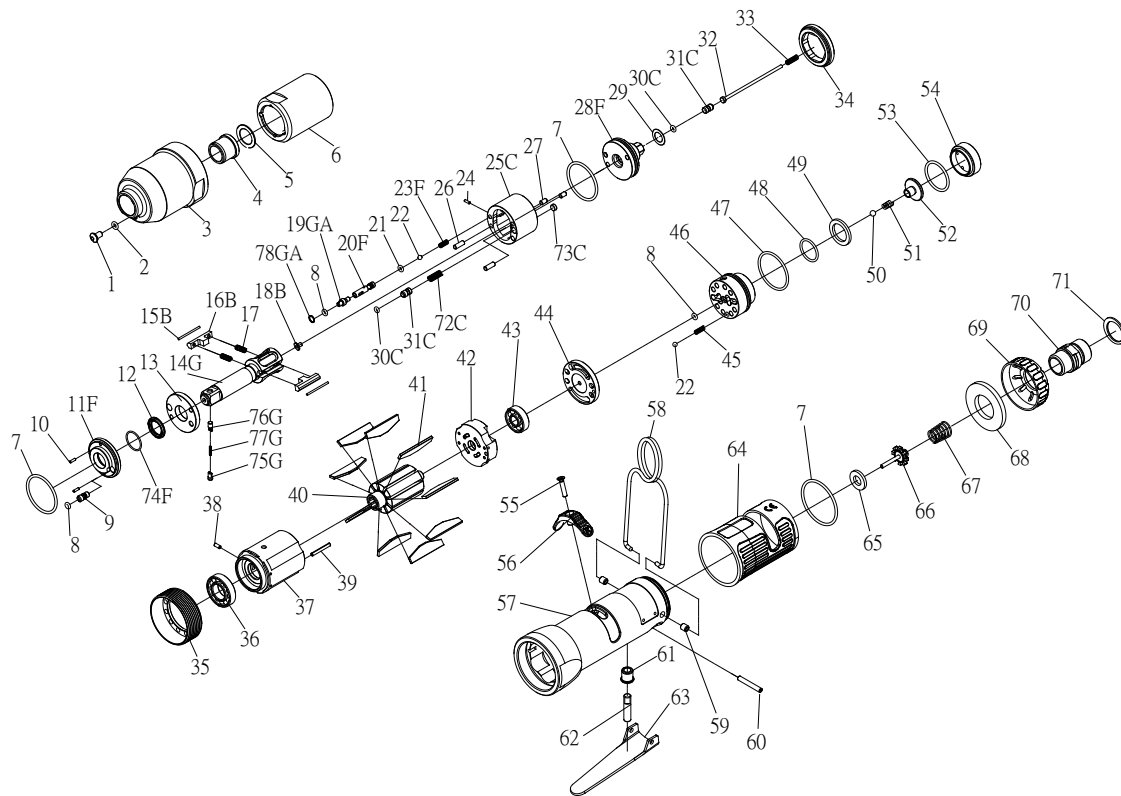

RRI-50ST IMPULSE WRENCH

Edition:07A

Index No.	Part No.	Description	Q'ty	Index No.	Part No.	Description	Q'ty
1	I100-410	Plug	1	44	I40S-310	Air Inlet Plate	1
2	00-4153	O-Ring	1	45	305F-034	Spring	1
3	I40S-201	Front Housing	1	46	IS40S-502	F/R Valve	1
4	I40S-202	Bushing	1	47	00-41146	O-Ring	1
5	I40S-424	Washer	1	48	00-4121	O-Ring	1
6	I40S-401	Pulse Cylinder Housing	1	49	IS40S-312	Valve Washer	1
7	00-41127	O-Ring	3	50	00-3824	Steel Ball	1
8	00-41113	O-Ring	3	51	IS40S-313	Spring	1
9	I70-410	Oil Plug	1	52	IS40S-311	Valve	1
10	00-3318	Spring Pin	2	53	00-41125	O-Ring	1
11F	I40S-403-B	Front Plate Cover	1	54	I40S-309	Seat	1
12	00-2602	X-Ring	1	55	00-0507	Screw	1
13	I40S-408	Front Plate	1	56	I40S-503	Regulator Knob	1
14G	IS40S-405-B	Main Shaft	1	57	I40S-101B	Motor Housing	1
15B	I40S-452	Roller	2	58	I40S-102	Hanger	1
16B	I40S-406-B	Drive Blade	2	59	I40S-108	Bushing	2
17	I40S-407	Spring	2	60	00-3306	Spring Pin	1
18B	IS40-450	Block Valve	1	61	I40S-509	Bushing	1
19GA	I80-411	Adjust Screw	1	62	IS40S-510	Pin	1
20F	IS40S-412-C	Valve	1	63	I40S-504	Trigger	1
21	00-41130	O-Ring	1	64	I40S-103	Housing Rubber	1
22	00-3813	Steel Ball	2	65	I40S-508	Bushing	1
23F	IS50S-425-C	Spring	1	66	305C-021	Valve Stem	1
24	00-3436	Pin	1	67	I40S-507	Spring	1
25C	I40S-404-B	Pulse Cylinder	1	68	I40S-601	Muffler	1
26	00-3435	Pin	2	69	I40S-603	Exhaust Deflector	1
27	00-3407	Pin	2		I40S-604A	Air Inlet 1/4"PF	
28F	IS40S-415-C	Rear Plate	1	70	I40S-604B	Air Inlet 1/4"PT	1
29	I40S-423	Washer	1		I40S-604C	Air Inlet 1/4"NPT	
30C	00-41173	O-Ring	2	71	00-3509	Snap Ring	1
31C	IS40S-421	Pressure Valve	2	72C	I40S-453	Spring	1
32	IS40S-314	Pin	1	73C	I40S-454	Block Cap	1
33	IS40S-317	Spring	1	74F	I40-409	Back Up Ring	1
34	I40S-402	Lock Nut	1	75G	I40S-462	Upper Pin	1
35	I40S-306	Lock Nut	1	76G	I40S-463	Lower Pin	1
36	00-2348	Ball Bearing	1	77G	I40S-464	Spring	1
37	I40S-302	Cylinder	1	78GA	I80-422	Back Up Ring	1
38	00-3324	Spring Pin	1	※	IS50SRK	Repair kit :Index No-7(2);8(2);12;17(2);30C(2);74F	
39	00-3326	Spring Pin	1	※	IS50SSK	Service kit :Index No-13; 14G;15B(2);16B(2); 28F; 41(9);51; 65; 66; 67	
40	I40S-303	Rotor	1	※	I40-451	Impulse Oil	
41	I40S-304	Rotor Blade	9				
42	I50S-305	Rear Plate	1				
43	00-2356	Ball Bearing	1				