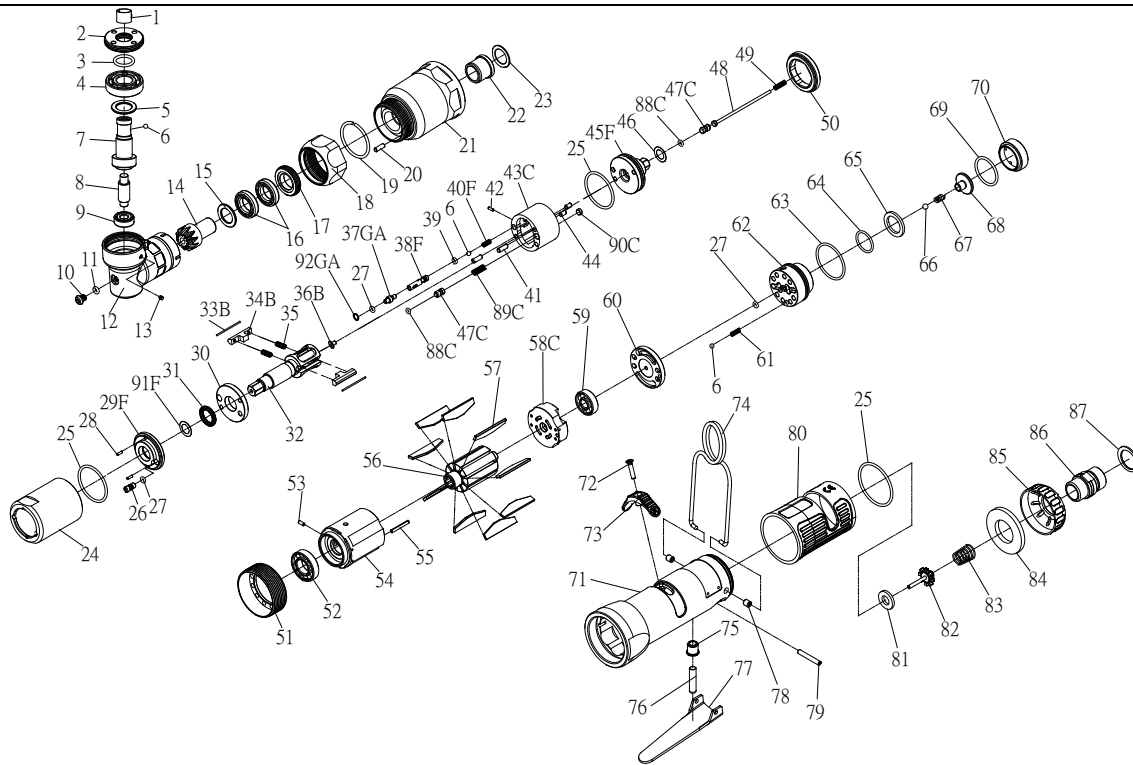

# RRI-50RTA IMPULSE WRENCH

Edition:07A

Index No.	Part No.	Description	Q'ty	Index No.	Part No.	Description	Q'ty
1	747-002	Spring Holder	1	51	I40S-306	Lock Nut	1
2	I50R-706	Lock Nut	1	52	00-2348	Ball Bearing	1
3	00-41134	O-Ring	1	53	00-3324	Spring Pin	1
4	00-2358	Ball Bearing	1	54	I40S-302	Cylinder	1
5	I50R-711	Washer	1	55	00-3326	Spring Pin	1
6	00-3813	Steel Ball	3	56	I40S-303	Rotor	1
7	I50RD-705	Shaft Gear	1	57	I40S-304	Rotor Blade	9
8	I50R-707	Shaft	1	58C	I50R-305	Rear Plate	1
9	00-2357	Ball Bearing	1	59	00-2356	Ball Bearing	1
10	I90-410	Plug	1	60	I40S-310	Air inlet Plate	1
11	00-4153	O-Ring	1	61	305F-034	Spring	1
12	I50R-701	Angle Housing	1	62	IS40S-502	F/R Valve	1
13	00-0605	Set Screw	1	63	00-41146	O-Ring	1
14	I50R-704	Main Shaft Gear	1	64	00-4121	O-Ring	1
15	I50R-712	Washer	1	65	IS40S-312	Valve Washer	1
16	00-2352	Ball Bearing	2	66	00-3824	Steel Ball	1
17	I50R-709	Lock Nut	1	67	IS40S-313	Spring	1
18	I50R-702	Lock Nut	1	68	IS40S-311	Valve	1
19	I50R-708	Anvil Collar	1	69	00-41125	O-Ring	1
20	00-3430	Pin	1	70	I40S-309	Seat	1
21	I50R-201	Front Housing	1	71	I40S-101B	Motor Housing	1
22	I40S-202	Bushing	1	72	00-0507	Screw	1
23	I40S-424	Washer	1	73	I40S-503	Regulator Knob	1
24	I40S-401	Pulse Cylinder Housing	1	74	I40S-102	Hanger	1
25	00-41127	O-Ring	3	75	I40S-509	Bushing	1
26	I70-410	Oil Plug	1	76	IS40S-510	Pin	1
27	00-41113	O-Ring	3	77	I40S-504	Trigger	1
28	00-3318	Spring Pin	2	78	I40S-108	Bushing	2
29F	I40S-403-B	Front Plate Cover	1	79	00-3306	Spring Pin	1
30	I40S-408	Front Plate	1	80	I40S-103	Rubber	1
31	00-2602	X-Ring	1	81	I40S-508	Bushing	1
32	I50R-405	Main Shaft	1	82	305C-021	Valve Stem	1
33B	I40S-452	Roller	2	83	I40S-507	Spring	1
34B	I40S-406-B	Drive Blade	2	84	I40S-601	Muffler	1
35	I40S-407	Spring	2	85	I40S-603	Exhaust Deflector	1
36B	IS40-450	Block Valve	1		I40S-604A	Air Inlet 1/4"PF-19	
37GA	I80-411	Adjust Screw	1	86	I40S-604B	Air Inlet 1/4"PT-19	1
38F	IS40S-412-C	Valve	1		I40S-604C	Air Inlet 1/4"NPT-18	
39	00-41130	O-Ring	1	87	00-3509	Snap Ring	1
40F	IS50RD-425-C	Spring	1	88C	00-41173	O-Ring	2
41	00-3435	Pin	2	89C	I40S-453	Spring	1
42	00-3436	Pin	1	90C	I40S-454	Block Cap	1
43C	I40S-404-B	Pulse Cylinder	1	91F	I40-409	Back Up Ring	1
44	00-3407	Pin	2	92GA	I80-422	Back Up Ring	1
45F	IS40S-415-C	Rear Plate	1	※	IS50RDRK	Repair kit :Index No- 27(2);25(2);31;35(2);88C(2);91F	
46	I40S-423	Washer	1	※	IS50RDSK	Service kit :Index No- 7; 14; 30; 32; 33B(2); 34B(2); 45F; 57(9); 67; 81; 82; 83	
47C	IS40S-421	Pressure Valve	2				
48	IS40S-314	Shut Off Stem	1				
49	IS40S-317	Spring	1				
50	I40S-402	Lock Nut	1	※	I40-451	Impulse Oil	