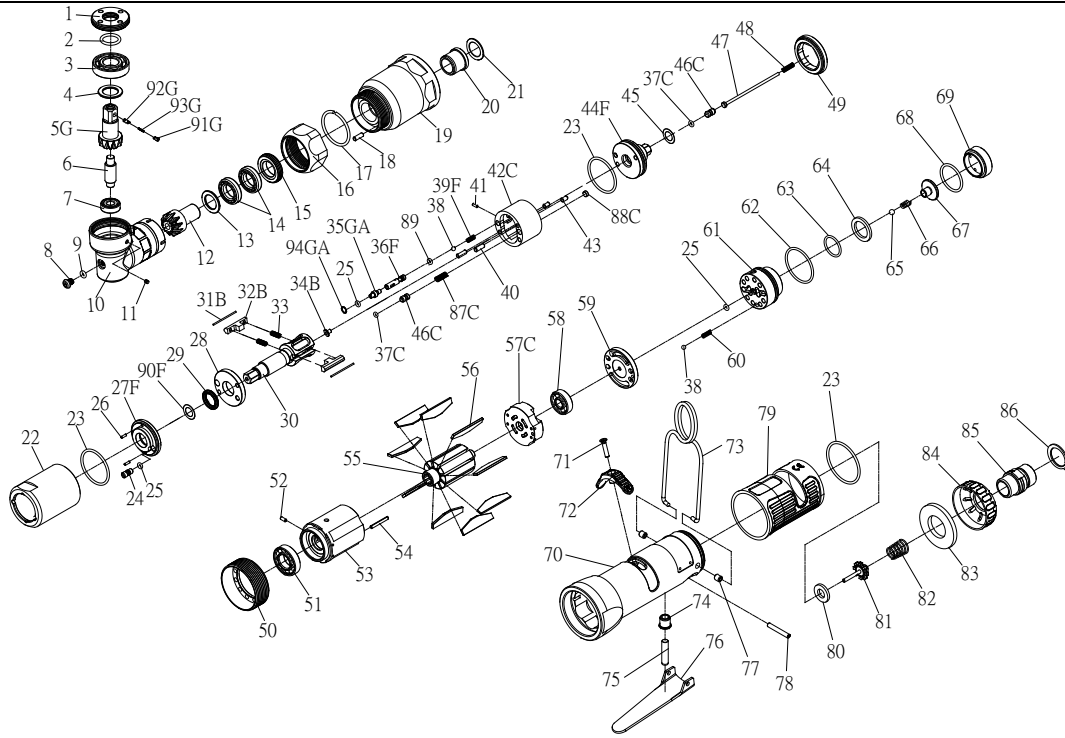

RRI-50RT IMPULSE WRENCH

Edition:07A

Index No.	Part No.	Description	Q'ty	Index No.	Part No.	Description	Q'ty
1	I50R-706	Lock Nut	1	52	00-3324	Spring Pin	1
2	00-41134	O-Ring	1	53	I40S-302	Cylinder	1
3	00-2358	Ball Bearing	1	54	00-3326	Spring Pin	1
4	I50R-711	Washer	1	55	I40S-303	Rotor	1
5G	I50R-705-B	Shaft Gear	1	56	I40S-304	Rotor Blade	9
6	I50R-707	Shaft	1	57C	I50R-305	Rear Plate	1
7	00-2357	Ball Bearing	1	58	00-2356	Ball Bearing	1
8	I90-410	Plug	1	59	I40S-310	Air inlet Plate	1
9	00-4153	O-Ring	1	60	305F-034	Spring	1
10	I50R-701	Angle Housing	1	61	IS40S-502	F/R Valve	1
11	00-0605	Set Screw	1	62	00-41146	O-Ring	1
12	I50R-704	Main Shaft Gear	1	63	00-4121	O-Ring	1
13	I50R-712	Washer	1	64	IS40S-312	Valve Washer	1
14	00-2352	Ball Bearing	2	65	00-3824	Steel Ball	1
15	I50R-709	Lock Nut	1	66	IS40S-313	Spring	1
16	I50R-702	Lock Nut	1	67	IS40S-311	Valve	1
17	I50R-708	Anvil Collar	1	68	00-41125	O-Ring	1
18	00-3430	Pin	1	69	I40S-309	Seat	1
19	I50R-201	Front Housing	1	70	I40S-101B	Motor Housing	1
20	I40S-202	Bushing	1	71	00-0507	Screw	1
21	I40S-424	Washer	1	72	I40S-503	Regulator Knob	1
22	I40S-401	Pulse Cylinder Housing	1	73	I40S-102	Hanger	1
23	00-41127	O-Ring	3	74	I40S-509	Bushing	1
24	I70-410	Oil Plug	1	75	IS40S-510	Pin	1
25	00-41113	O-Ring	3	76	I40S-504	Trigger	1
26	00-3318	Spring Pin	2	77	I40S-108	Bushing	2
27F	I40S-403-B	Front Plate Cover	1	78	00-3306	Spring Pin	1
28	I40S-408	Front Plate	1	79	I40S-103	Rubber	1
29	00-2602	X-Ring	1	80	I40S-508	Bushing	1
30	I50R-405	Main Shaft	1	81	305C-021	Valve Stem	1
31B	I40S-452	Roller	2	82	I40S-507	Spring	1
32B	I40S-406-B	Drive Blade	2	83	I40S-601	Muffler	1
33	I40S-407	Spring	2	84	I40S-603	Exhaust Deflector	1
34B	IS40-450	Block Valve	1		I40S-604A	Air Inlet 1/4"PF-19	
35GA	I80-411	Adjust Screw	1	85	I40S-604B	Air Inlet 1/4"PT-19	1
36F	IS40S-412-C	Valve	1		I40S-604C	Air Inlet 1/4"NPT-18	
37C	00-41173	O-Ring	2	86	00-3509	Snap Ring	1
38	00-3813	Steel Ball	2	87C	I40S-453	Spring	1
39F	IS50R-425-C	Spring	1	88C	I40S-454	Block cap	1
40	00-3435	Pin	2	89	00-41130	O-Ring	1
41	00-3436	Pin	1	90F	I40-409	Back Up Ring	1
42C	I40S-404-B	Pulse Cylinder	1	91G	I40S-462	Upper Pin	1
43	00-3407	Pin	2	92G	I40S-463	Lower Pin	1
44F	IS40S-415-C	Rear Plate	1	93G	I40S-464	Spring	1
45	I40S-423	Washer	1	94GA	I80-422	Back Up Ring	1
46C	IS40S-421	Pressure Valve	2	✳	IS50RRK	Repair kit :Index No-23(2);25(2);29,33(2);37C(2);90F	
47	IS40S-314	Shut Off Stem	1	✳	IS50RSK	Service kit :Index No-5G;12;28;30;31B(2);32B(2);44F ;56(9);66;80;81;82	
48	IS40S-317	Spring	1	✳			
49	I40S-402	Lock Nut	1				
50	I40S-306	Lock Nut	1				
51	00-2348	Ball Bearing	1	✳	I40-451	Impulse Oil	