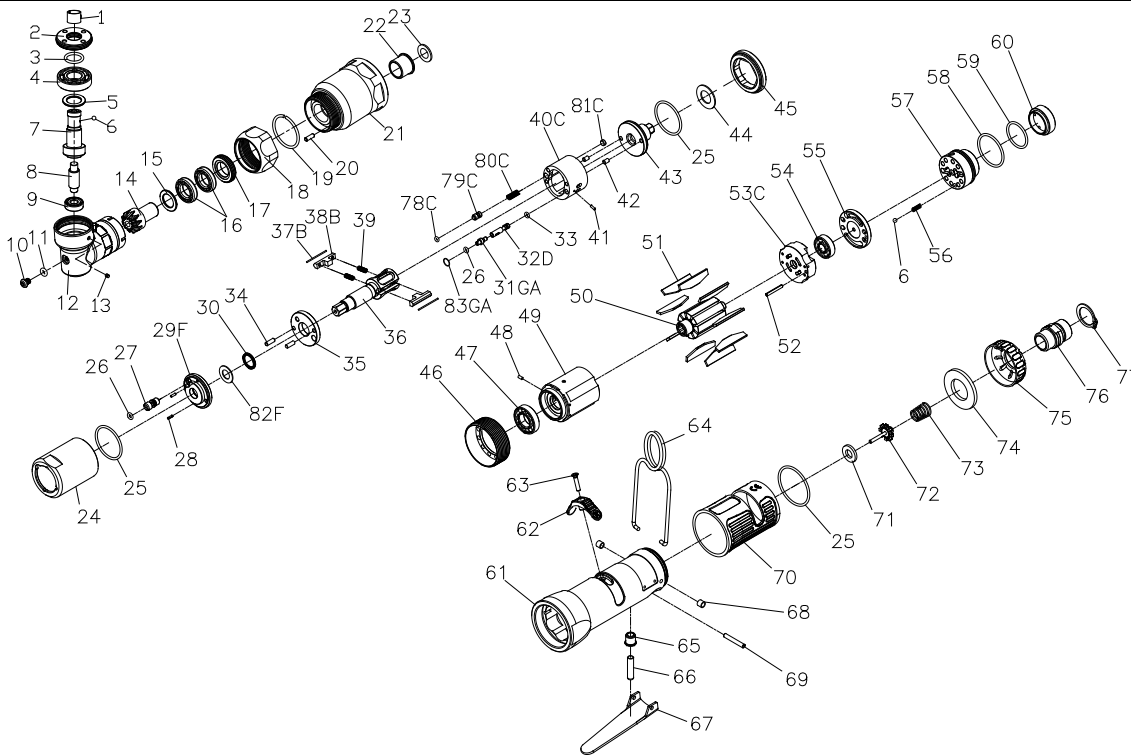

RRI-50RA IMPULSE WRENCH

Edition:07A

Index No.	Part No.	Description	Q'ty	Index No.	Part No.	Description	Q'ty
1	747-002	Spring Holder	1	47	00-2348	Ball Bearing	1
2	I50R-706	Lock Nut	1	48	00-3324	Spring Pin	1
3	00-41134	O-Ring	1	49	I40S-302	Cylinder	1
4	00-2358	Ball Bearing	1	50	I40S-303	Rotor	1
5	I50R-711	Washer	1	51	I40S-304	Rotor Blade	9
6	00-3813	Steel Ball	2	52	00-3326	Spring Pin	1
7	I50RD-705	Shaft Gear	1	53C	I50R-305	Rear End Plate	1
8	I50R-707	Shaft	1	54	00-2356	Ball Bearing	1
9	00-2357	Ball Bearing	1	55	I40S-310	Airinlet Plate	1
10	I90-410	Plug	1	56	305F-034	Spring	1
11	00-4153	O-Ring	1	57	I40S-502	F/R Valve	1
12	I50R-701	Angle Housing	1	58	00-41146	O-Ring	1
13	00-0605	Set Screw	1	59	00-41125	O-Ring	1
14	I50R-704	Main Shaft Gear	1	60	I40S-309	Seat	1
15	I50R-712	Washer	1	61	I40S-101B	Motor Housing	1
16	00-2352	Ball Bearing	2	62	00-0507	Screw	1
17	I50R-709	Lock Nut	1	63	I40S-503	Regulator Knob	1
18	I50R-702	Lock Nut	1	64	I40S-102	Hanger	1
19	I50R-708	Anvil Collar	1	65	I40S-509	Bushing	1
20	00-3430	Pin	1	66	I40S-510	Pin	1
21	I50R-201	Front Housing	1	67	I40S-504	Trigger	1
22	I40S-202	Bushing	1	68	I40S-108	Bushing	2
23	I40S-424	Washer	1	69	00-3306	Spring Pin	1
24	I40S-401	Pulse Cylinder Housing	1	70	I40S-103	Housing Rubber	1
25	00-41127	O-Ring	3	71	I40S-508	Bushing	1
26	00-41113	O-Ring	2	72	305C-021	Valve Stem	1
27	I70-410	Oil Plug	1	73	I40S-507	Spring	1
28	00-3318	Spring Pin	2	74	I40S-601	Muffler	1
29F	I40S-403-B	Front Plate Cover	1	75	I40S-603	Exhaust Deflector	1
30	00-2602	X-Ring	1		I40S-604A	Air Inlet 1/4"PF-19	
31GA	I80-411	Adjust Screw	1	76	I40S-604B	Air Inlet 1/4"PT-19	1
32D	IS40S-412-B	Valve	1		I40S-604C	Air Inlet 1/4"NPT-18	
33	00-41130	O-Ring	1	77	00-3509	Snap Ring	1
34	00-3435	Pin	2	78C	00-41173	O-Ring	1
35	I40S-408	Front Plate	1	79C	IS40S-421	Pressure Valve	1
36	I50R-405	Main Shaft	1	80C	I40S-453	Spring	1
37B	I40S-452	Roller	2	81C	I40S-454	Block Cap	1
38B	I40S-406-B	Drive Blade	2	82F	I40-409	Back Up Ring	1
39	I40S-407	Spring	2	83GA	I80-422	Back Up Ring	1
40C	I40S-404-B	Pulse Cylinder	1	※	I50RDRK	Repair kit :Index No-25(2); 26(2) 30; 39(2); 78C;82F	
41	00-3436	Pin	1	※	I50RDSK	Service kit :Index No-7; 14; 35; 36; 37B(2);38B(2);43; 51(9);71; 72; 73	
42	00-3407	Pin	2	※			
43	I40S-415	Rear Plate	1	※	I40-451	Impulse Oil	
44	I40S-423	Washer	1				
45	I40S-402	Lock Nut	1				
46	I40S-306	Lock Nut	1				