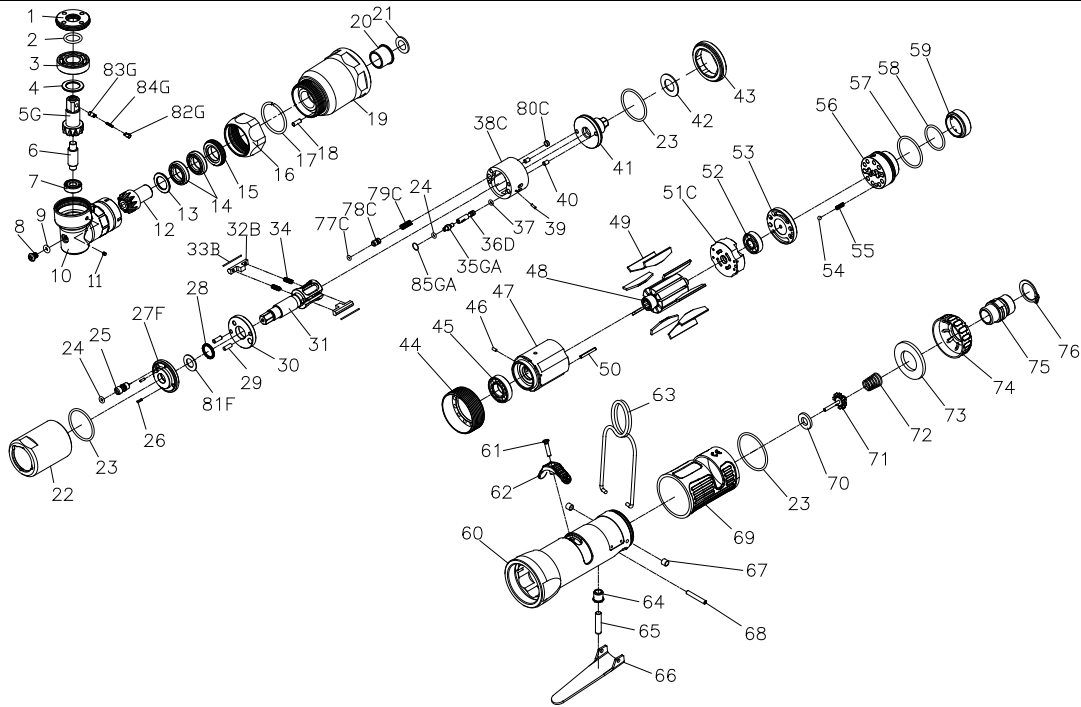

# RRI-50R IMPULSE WRENCH

Edition:07A

Index No.	Part No.	Description	Q'ty	Index No.	Part No.	Description	Q'ty
1	I50R-706	Lock Nut	1	48	I40S-303	Rotor	1
2	00-41134	O-Ring	1	49	I40S-304	Rotor Blade	9
3	00-2358	Ball Bearing	1	50	00-3326	Spring Pin	1
4	I50R-711	Washer	1	51C	I50R-305	Rear End Plate	1
5G	I50R-705-B	Shaft Gear	1	52	00-2356	Ball Bearing	1
6	I50R-707	Shaft	1	53	I40S-310	Airinlet Plate	1
7	00-2357	Ball Bearing	1	54	00-3813	Steel Ball	1
8	I90-410	Plug	1	55	305F-034	Spring	1
9	00-4153	O-Ring	1	56	I40S-502	F/R Valve	1
10	I50R-701	Angle Housing	1	57	00-41146	O-Ring	1
11	00-0605	Set Screw	1	58	00-41125	O-Ring	1
12	I50R-704	Main Shaft Gear	1	59	I40S-309	Seat	1
13	I50R-712	Washer	1	60	I40S-101B	Motor Housing	1
14	00-2352	Ball Bearing	2	61	00-0507	Screw	1
15	I50R-709	Lock Nut	1	62	I40S-503	Regulator Knob	1
16	I50R-702	Lock Nut	1	63	I40S-102	Hanger	1
17	I50R-708	Anvil Collar	1	64	I40S-509	Bushing	1
18	00-3430	Pin	1	65	I40S-510	Pin	1
19	I50R-201	Front Housing	1	66	I40S-504	Trigger	1
20	I40S-202	Bushing	1	67	I40S-108	Bushing	2
21	I40S-424	Washer	1	68	00-3306	Spring Pin	1
22	I40S-401	Pulse Cylinder Housing	1	69	I40S-103	Housing Rubber	1
23	00-41127	O-Ring	3	70	I40S-508	Bushing	1
24	00-41113	O-Ring	2	71	305C-021	Valve Stem	1
25	I70-410	Oil Plug	1	72	I40S-507	Spring	1
26	00-3318	Spring Pin	2	73	I40S-601	Muffler	1
27F	I40S-403-B	Front Plate Cover	1	74	I40S-603	Exhaust Deflector	1
28	00-2602	X-Ring	1		I40S-604A	Air Inlet 1/4"PF-19	
29	00-3435	Pin	2	75	I40S-604B	Air Inlet 1/4"PT-19	1
30	I40S-408	Front Plate	1		I40S-604C	Air Inlet 1/4"NPT-18	
31	I50R-405	Main Shaft	1	76	00-3509	Snap Ring	1
32B	I40S-406-B	Drive Blade	2	77C	00-41173	O-Ring	1
33B	I40S-452	Roller	2	78C	IS40S-421	Pressure Valve	1
34	I40S-407	Spring	2	79C	I40S-453	Spring	1
35GA	I80-411	Adjust Screw	1	80C	I40S-454	Block Cap	1
36D	IS40S-412-B	Valve	1	81F	I40-409	Back Up Ring	1
37	00-41130	O-Ring	1	82G	I40S-462	Upper Pin	1
38C	I40S-404-B	Pulse Cylinder	1	83G	I40S-463	Lower Pin	1
39	00-3436	Pin	1	84G	I40S-464	Spring	1
40	00-3407	Pin	2	85GA	I80-422	Back Up Ring	1
41	I40S-415	Rear Plate	1	✳	I50RRK	Repair kit :Index No-	
42	I40S-423	Washer	1			23(2); 24(2); 28; 34(2); 77C;81F	
43	I40S-402	Lock Nut	1	✳	I50RSK	Service kit :Index No-	
44	I40S-306	Lock Nut	1			5G;12;30;31;32B(2);33B(2);41	
45	00-2348	Ball Bearing	1	✳	I40-451	Impulse Oil	
46	00-3324	Spring Pin	1			49(9); 70; 71; 72	
47	I40S-302	Cylinder	1				