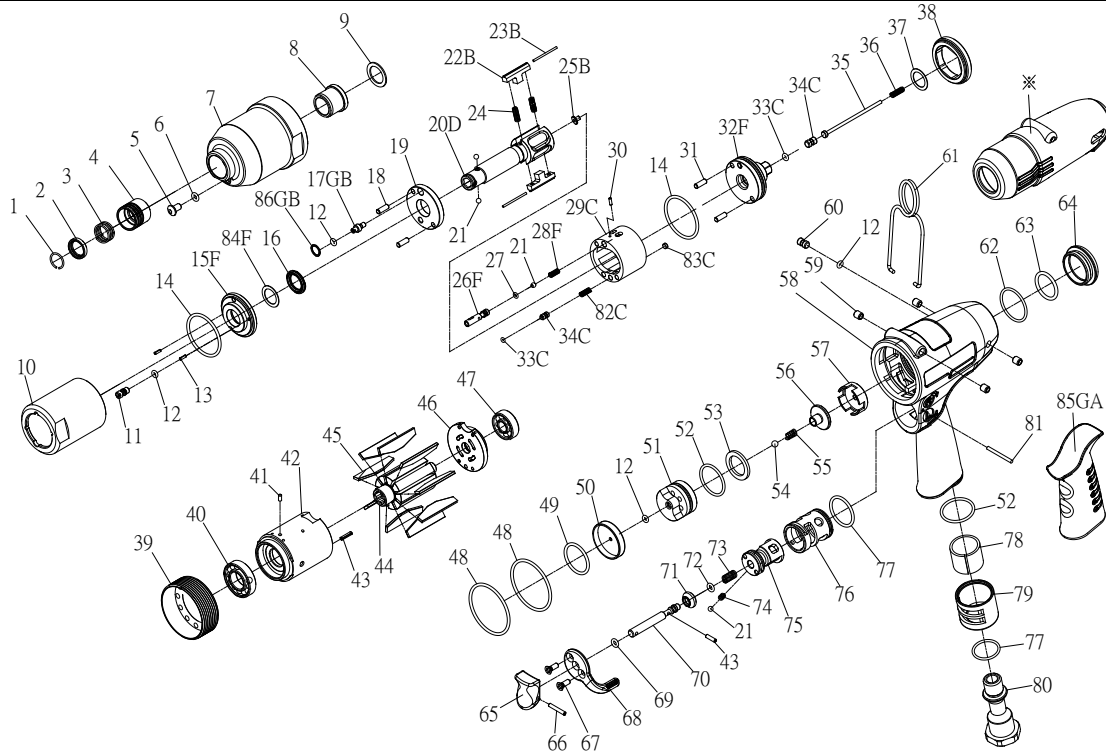

RRI-50AT IMPULSE WRENCH

Edition:07B

Index No.	Part No.	Description	Q'ty	Index No.	Part No.	Description	Q'ty
1	757-026	Anvil Collar	1	49	00-41135	O-Ring	1
2	I40SD-419	Hold Spacer	1	50	IS40-307	Rear Cover	1
3	I40SD-418	Spring	1	51	IS40-524	Valve Seat	1
4	I40SD-417	Quick Change Hold	1	52	00-41145	O-Ring	2
5	I100-410	Plug	1	53	IS40S-312	Washer	1
6	00-4153	O-Ring	1	54	00-3824	Steel Ball	1
7	I40S-201	Front Housing	1	55	IS40S-313	Spring	1
8	I40S-202	Bushing	1	56	IS40S-311	Valve	1
9	I40S-424	Washer	1	57	IS40-518	Seat	1
10	I40S-401	Pulse Cylinder Housing	1	58	IS40-101	Motor Housing	1
11	I70-410	Oil Plug	1	59	I40S-108	Bushing	4
12	00-41113	O-Ring	4	60	IS100-609	Screw	1
13	00-3318	Spring Pin	2	61	I40S-102	Hanger	1
14	00-41127	O-Ring	2	62	00-41146	O-Ring	1
15F	I40S-403-B	Front Plate Cover	1	63	00-4169	O-Ring	1
16	00-2602	X-Ring	1	64	I40-104	Nut	1
17GB	I80-411	Adjust Screw	1	65	I40-504	Trigger	1
18	00-3435	Pin	2	66	00-3354	Spring Pin	1
19	I40S-408	Front Plate	1	67	00-0505	Screw	2
20D	IS40SD-405	Main Shaft	1	68	I100-503	Regulator Knob	1
21	00-3813	Steel Ball	4	69	00-4101	O-Ring	1
22B	I40S-406-B	Drive Blade	2	70	IS40-505	Valve Stem	1
23B	I40S-452	Roller	2	71	I100-508	Bushing	1
24	I40S-407	Spring	2	72	00-41172	O-Ring	1
25B	IS40-450	Block Valve	1	73	I40-507	Spring	1
26F	IS40S-412-C	Valve	1	74	I100-506	Spring	1
27	00-41130	O-Ring	1	75	IS40-502	Reverse Valve	1
28F	IS50SD-425-C	Spring	1	76	I40-501	Reverse Sleeve	1
29C	I40S-404-B	Pulse Cylinder	1	77	00-41111	O-Ring	2
30	00-3436	Pin	1	78	I40-601	Muffler	1
31	00-3407	Pin	2	79	I40-603	Exhaust Deflector	1
32F	IS40S-415-C	Rear Plate	1		I40-604A	Air Inlet 1/4"-19PF	
33C	00-41173	O-Ring	2	80	I40-604B	Air Inlet 1/4"-19PT	1
34C	IS40S-421	Pressure Valve	2		I40-604C	Air Inlet 1/4"-18NPT	
35	IS40-314	Shut Off Stem	1	81	I100-511	Pin	1
36	IS40S-317	Spring	1	82C	I40S-453	Spring	1
37	I40S-423	Washer	1	83C	I40S-454	Block Cap	1
38	I40S-402	Lock Nut	1	84F	I40-409	Back Up Ring	1
39	I40S-306	Lock Nut	1	85GA	I60-103	Housing Rubber	1
40	00-2348	Ball Bearing	1	86GB	I80-422	Back Up Ring	1
41	00-3324	Spring Pin	1	*	I40-109	Tool Cover	1
42	I50-302	Cylinder	1	*	IS50DRK	Repair kit :Index No-12(2);14(2);16;24(2);33C(2);84F	
43	00-3356	Spring Pin	2	*	IS50DSK	Service kit :Index No-19;20D;22B(2);23B(2);32F;45(9);55; 71; 72; 73	
44	I40S-303	Rotor	1	*			
45	I40S-304	Rotor Blade	9				
46	I40-305	Rear End Plate	1				
47	00-2356	Ball Bearing	1	*	I40-451	Impulse Oil	
48	00-41144	O-Ring	2				