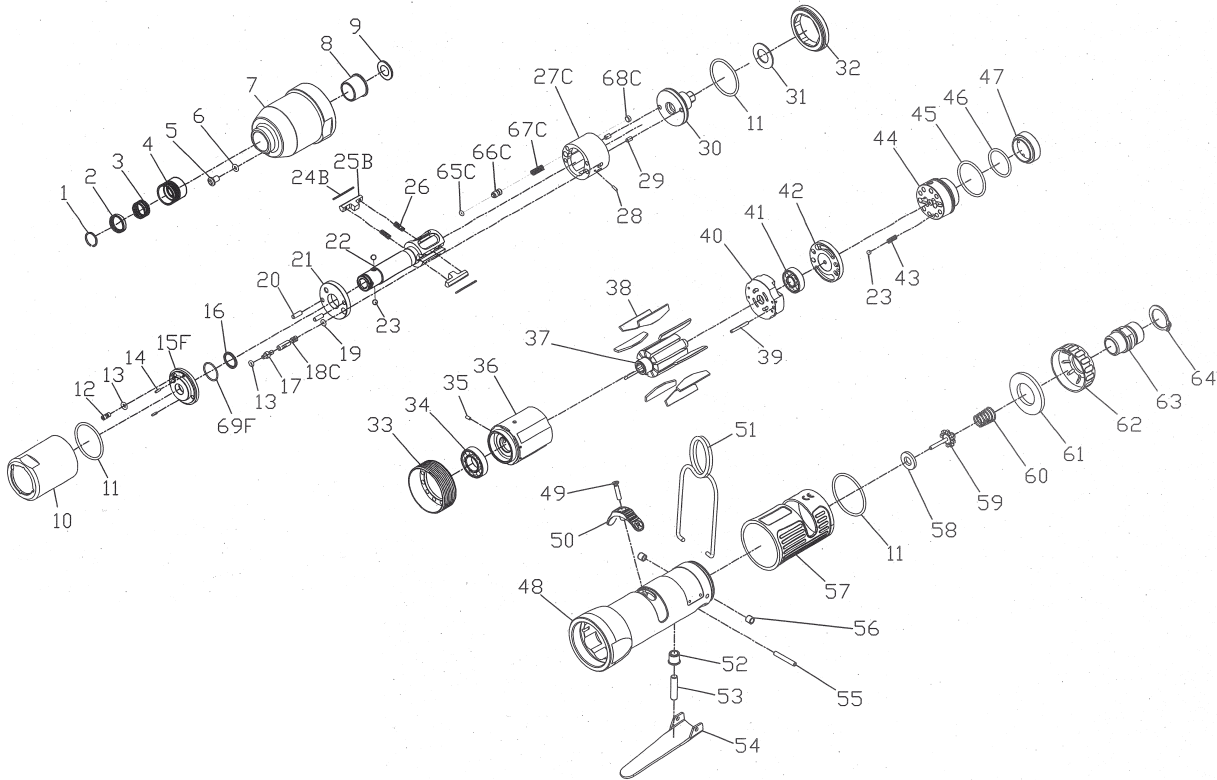

RRI-40SA IMPULSE WRENCH

Edition:07

Index No.	Part No.	Description	Q'ty	Index No.	Part No.	Description	Q'ty
1	757-026	Anvil Collar	1	40	I40S-305	Rear Plate	1
2	I40SD-419	Hold Spacer	1	41	00-2356	Ball Bearing	1
3	I40SD-418	Spring	1	42	I40S-310	Air Inlet Plate	1
4	I40SD-417	Quick Change Hold	1	43	305F-034	Spring	1
5	I100-410	Plug	1	44	I40S-502	F/R Valve	1
6	00-4153	O-Ring	1	45	00-41146	O-Ring	1
7	I40S-201	Front Housing	1	46	00-41125	O-Ring	1
8	I40S-202	Washing	1	47	I40S-309	Seat	1
9	I40S-424	Washer	1	48	I40S-101	Motor Housing	1
10	I40S-401	Pulse Cylinder Housing	1	49	00-0507	Screw	1
11	00-41127	O-Ring	3	50	I40S-503	Regulator Knob	1
12	I70-410	Oil Plug	1	51	I40S-102	Hanger	1
13	00-41113	O-Ring	2	52	I40S-509	Bushing	1
14	00-3318	Spring Pin	2	53	I40S-510	Pin	1
15F	I40S-403-B	Front Plate Cover	1	54	I40S-504	Trigger	1
16	00-2602	X-Ring	1	55	00-3306	Spring Pin	1
17	I40S-411	Adjust Screw	1	56	I40S-108	Bushing	2
18C	IS40S-412-B	Valve	1	57	I40S-103	Housing Rubber	1
19	00-41130	O-Ring	1	58	I40S-508	Bushing	1
20	00-3435	Pin	2	59	305C-021	Valve Stem	1
21	I40S-408	Front Plate	1	60	I40S-507	Spring	1
22	I40SD-405	Main Shaft	1	61	I40S-601	Muffler	1
23	00-3813	Steel Ball	3	62	I40S-603	Exhaust Deflector	1
24B	I40S-452	Roller	2		I40S-604A	Air Inlet 1/4" PF-19	
25B	I40S-406-B	Drive Blade	2	63	I40S-604B	Air Inlet 1/4" PT-19	1
26	I40S-407	Spring	2		I40S-604C	Air Inlet 1/4" NPT-18	
27C	I40S-404-B	Pulse Cylinder	1	64	00-3509	Snap Ring	1
28	00-3436	Pin	1	65C	00-41173	O-Ring	1
29	00-3407	Pin	2	66C	IS40S-421	Pressure Valve	1
30	I40S-415	Rear Plate	1	67C	I40S-453	Spring	1
31	I40S-423	Washer	1	68C	I40S-454	Block Cap	1
32	I40S-402	Lock Nut	1	69F	I40-409	Back Up Ring	1
33	I40S-306	Lock Nut	1	※	I40SDRK	Repair kit :Index No-	
34	00-2348	Ball Bearing	1			11(2);13(2);16;26(2);65C;69F	
35	00-3324	Spring Pin	1	※	I40SDSK	Service kit :Index No-	
36	I40S-302	Cylinder	1			21; 22; 24B(2); 25B(2);30;	
37	I40S-303	Rotor	1			38(9); 58; 59; 60	
38	I40S-304	Rotor Blade	9	※	I40-451	Impulse Oil	
39	00-3326	Spring Pin	1				