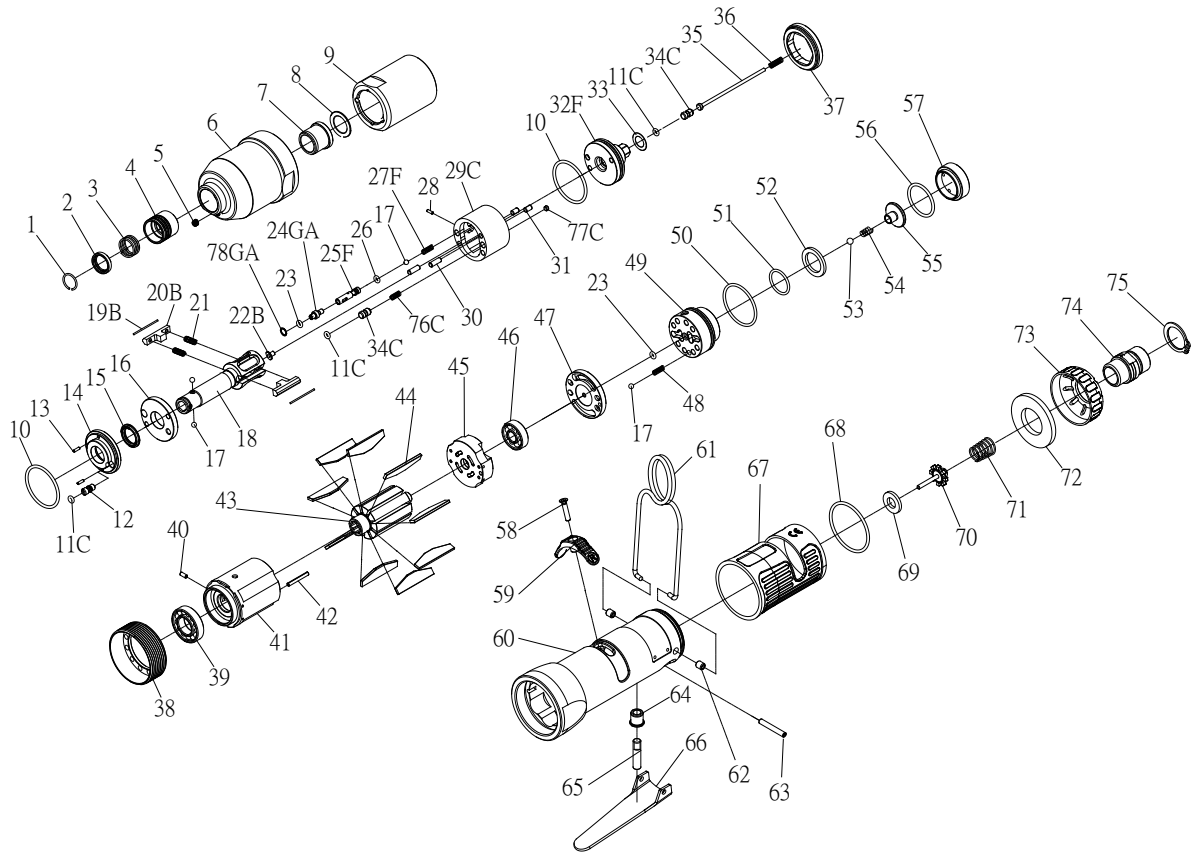

RRI-30STA IMPULSE WRENCH

Edition:07A

Index No.	Part No.	Description	Q'ty	Index No.	Part No.	Description	Q'ty
1	757-026	Anvil Collar	1	44	I40S-304	Rotor Blade	9
2	I40SD-419	Hold Spacer	1	45	I40S-305	Rear Plate	1
3	I40SD-418	Spring	1	46	00-2356	Ball Bearing	1
4	I40SD-417	Quick Change Hold	1	47	I40S-310	Air Inlet Plate	1
5	00-0610	Plug	1	48	305F-034	Spring	1
6	I30S-201	Front Housing	1	49	IS40S-502	F/R Valve	1
7	I40S-202	Bushing	1	50	00-41146	O-Ring	1
8	I40S-424	Washer	1	51	00-4121	O-Ring	1
9	I30S-401	Pulse Cylinder Housing	1	52	IS40S-312	Valve Washer	1
10	00-41110	O-Ring	2	53	00-3824	Steel Ball	1
11C	00-41173	O-Ring	3	54	IS40S-313	Spring	1
12	I30S-410	Oil Plug	1	55	IS40S-311	Valve	1
13	00-3318	Spring Pin	2	56	00-41125	O-Ring	1
14	I30S-403	Front Plate Cover	1	57	I40S-309	Seat	1
15	00-2604	X-Ring	1	58	00-0507	Screw	1
16	I30S-408	Front Plate	1	59	I40S-503	Regulator Knob	1
17	00-3813	Steel Ball	4	60	I40S-101B	Motor Housing	1
18	I30SD-405	Main Shaft	1	61	I40S-102	Hanger	1
19B	I40S-452	Roller	2	62	I40S-108	Bushing	2
20B	I30S-406-B	Drive Blade	2	63	00-3306	Spring Pin	1
21	I30S-407	Spring	2	64	I40S-509	Bushing	1
22B	IS40-450	Block Valve	1	65	IS40S-510	Pin	1
23	00-41113	O-Ring	2	66	I40S-504	Trigger	1
24GA	I80-411	Adjust Screw	1	67	I40S-103	Housing Rubber	1
25F	IS40S-412-C	Valve	1	68	00-41127	O-Ring	1
26	00-41130	O-Ring	1	69	I40S-508	Bushing	1
27F	IS30SD-425-C	Spring	1	70	305C-021	Valve Stem	1
28	00-3436	Pin	1	71	I40S-507	Spring	1
29C	I30S-404-B	Pulse Cylinder	1	72	I40S-601	Muffler	1
30	00-3435	Pin	2	73	I40S-603	Exhaust Deflector	1
31	00-3407	Pin	2		I40S-604A	Air Inlet 1/4"PF	
32F	IS30S-415-C	Rear Plate	1	74	I40S-604B	Air Inlet 1/4"PT	1
33	I40S-423	Washer	1		I40S-604C	Air Inlet 1/4"NPT	
34C	IS40S-421	Pressure Valve	2	75	00-3509	Snap Ring	1
35	IS40S-314	Shut Off Stem	1	76C	I40S-453	Spring	1
36	IS40S-317	Spring	1	77C	I40S-454	Block Cap	1
37	I30S-402	Lock Nut	1	78GA	I80-422	Back Up Ring	1
38	I40S-306	Lock Nut	1	*	IS30SDRK	Repair kit :Index No- 10(2); 11C(3); 15; 21(2); 23	
39	00-2348	Ball Bearing	1	*	IS30SDSK	Service kit :Index No- 16;18;19B(2); 20B(2);32F; 44(9); 54; 69; 70; 71	
40	00-3324	Spring Pin	1				
41	I40S-302	Cylinder	1				
42	00-3326	Spring Pin	1				
43	I40S-303	Rotor	1	*	I40-451	Impulse Oil	