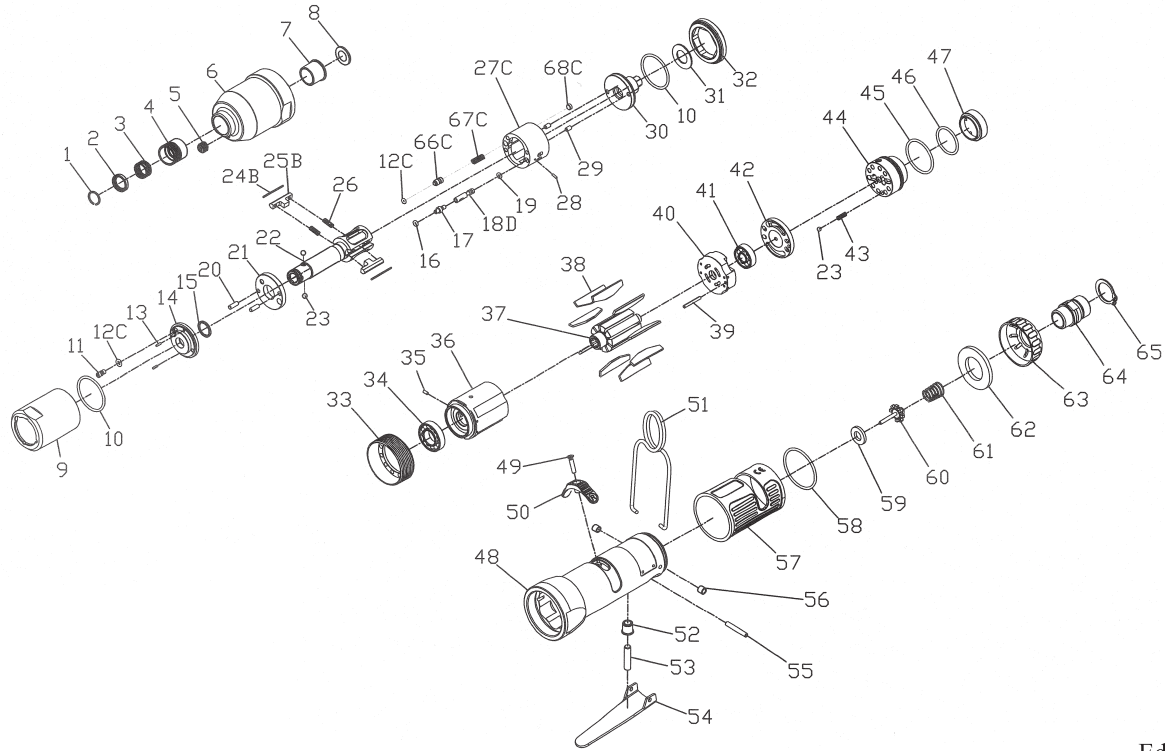

# RRI-30SA IMPULSE WRENCH

Edition:07

Index No.	Part No.	Description	Q'ty	Index No.	Part No.	Description	Q'ty
1	757-026	Anvil Collar	1	39	00-3326	Spring Pin	1
2	I40SD-419	Hold Spacer	1	40	I40S-305	Rear Plate	1
3	I40SD-418	Spring	1	41	00-2356	Ball Bearing	1
4	I40SD-417	Quick Change Hold	1	42	I40S-310	Air Inlet Plate	1
5	00-0610	Plug	1	43	305F-034	Spring	1
6	I30S-201	Front Housing	1	44	I40S-502	F/R Valve	1
7	I40S-202	Bushing	1	45	00-41146	O-Ring	1
8	I40S-424	Washer	1	46	00-41125	O-Ring	1
9	I30S-401	Pulse Cylinder Housing	1	47	I40S-309	Seat	1
10	00-41110	O-Ring	2	48	I40S-101	Motor Housing	1
11	I30S-410	Oil Plug	1	49	00-0507	Screw	1
12C	00-41173	O-Ring	2	50	I40S-503	Regulator Knob	1
13	00-3318	Spring Pin	2	51	I40S-102	Hanger	1
14	I30S-403	Front Plate Cover	1	52	I40S-509	Bushing	1
15	00-2604	X-Ring	1	53	I40S-510	Pin	1
16	00-41113	O-Ring	1	54	I40S-504	Trigger	1
17	I40S-411	Adjust Screw	1	55	00-3306	Spring Pin	1
18D	IS40S-412-B	Valve	1	56	I40S-108	Bushing	2
19	00-41130	O-Ring	1	57	I40S-103	Housing Rubber	1
20	00-3435	Pin	2	58	00-41127	O-Ring	1
21	I30S-408	Front Plate	1	59	I40S-508	Bushing	1
22	I30SD-405	Main Shaft	1	60	305C-021	Valve Stem	1
23	00-3813	Steel Ball	3	61	I40S-507	Spring	1
24B	I40S-452	Roller	2	62	I40S-601	Muffler	1
25B	I30S-406-B	Drive Blade	2	63	I40S-603	Exhaust Deflector	1
26	I30S-407	Spring	2		I40S-604A	Air Inlet 1/4" PF-19	
27C	I30S-404-B	Pulse Cylinder	1	64	I40S-604B	Air Inlet 1/4" PT-19	1
28	00-3436	Pin	1		I40S-604C	Air Inlet 1/4" NPT-18	
29	00-3407	Pin	2	65	00-3509	Snap Ring	1
30	I30S-415	Rear Plate	1	66C	IS40S-421	Pressure Valve	1
31	I40S-423	Washer	1	67C	I40S-453	Spring	1
32	I30S-402	Lock Nut	1	68C	I40S-454	Block Cap	1
33	I40S-306	Lock Nut	1	※	I30SDRK	Repair kit :Index No-	
34	00-2348	Ball Bearing	1			10(2); 16; 15; 26(2),12C(2)	
35	00-3324	Spring Pin	1	※	I30SDSK	Service kit :Index No-	
36	I40S-302	Cylinder	1			21;22;24B(2);25B(2);30;38(9)	
37	I40S-303	Rotor	1			59; 60; 61	
38	I40S-304	Rotor Blade	9	※	I40-451	Impulse Oil	