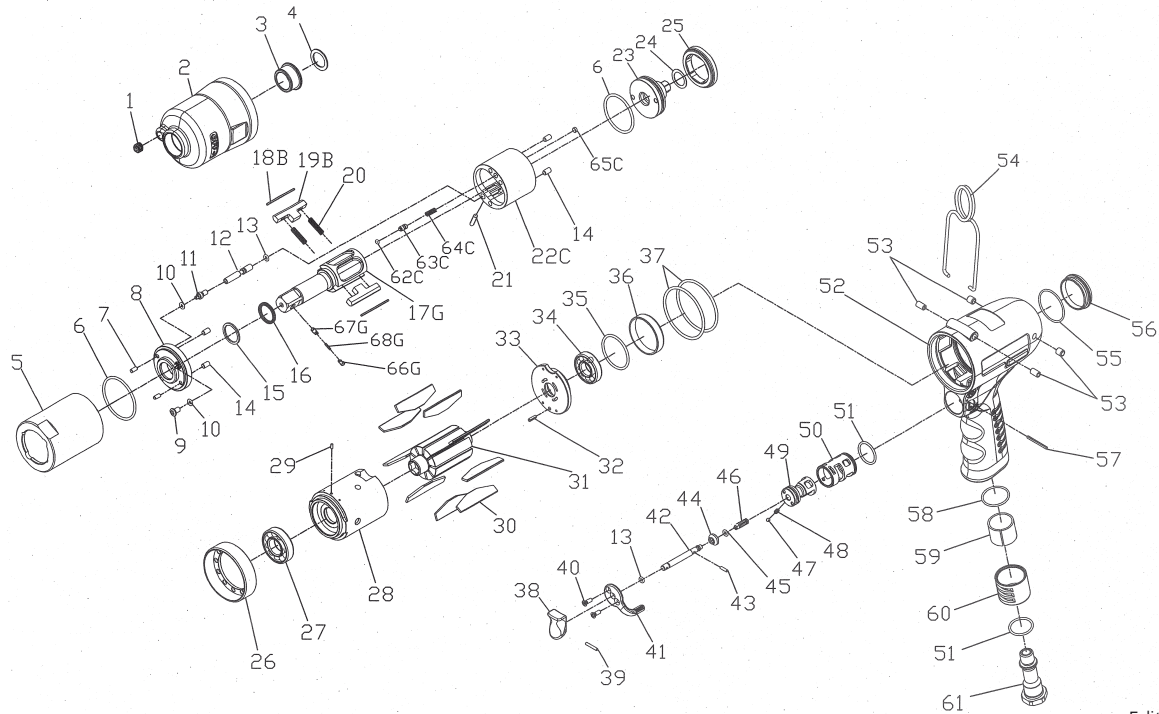

RRI-100 IMPULSE WRENCH

Edition:07

Index No.	Part No.	Description	Q'ty	Index No.	Part No.	Description	Q'ty
1	00-0612	Plug	1	39	00-3354	Spring Pin	1
2	I100-201	Front Housing	1	40	00-0505	Screw	2
3	I100-202	Bushing	1	41	I100-503	Regulator Knob	1
4	I100-424	Washer	1	42	IS100-505	Valve Stem	1
5	I100-401	Pulse Cylinder Housing	1	43	00-3356	Spring Pin	1
6	00-41106	O-Ring	2	44	I100-508	Bushing	1
7	00-3426	Pin	2	45	00-41172	O-Ring	1
8	I100-408	Front Plate Cover	1	46	I100-507	Spring	1
9	I100-410	Oil Plug	1	47	00-3813	Steel Ball	1
10	00-4153	O-Ring	2	48	I100-506	Spring	1
11	I100-411	Adjust Screw	1	49	I100-502	F/R Valve	1
12	IS100-412	Valve	1	50	I100-501	Valve Sleeve	1
13	00-4101	O-Ring	2	51	00-41111	O-Ring	2
14	00-3432	Pin	4	52	I100-101	Motor Housing	1
15	I100-409	Back-up Ring	1	53	I40S-108	Bushing	4
16	00-2601	X-Ring	1	54	I40S-102	Hanger	1
17G	I100-405-B	Main Shaft	1	55	00-41127	O-Ring	1
18B	I100-452	Roller	2	56	I100-104	Nut	1
19B	I100-406-B	Drive Blade	2	57	I100-511	Pin	1
20	I100-407	Spring	2	58	00-4158	O-Ring	1
21	00-3441	Pin	1	59	I100-601	Muffler	1
22C	I100-404-B	Pulse Cylinder	1	60	I100-603	Exhaust Deflector	1
23	I100-415	Rear Plate	1		I100-604A	Air Inlet 1/4"-19PF	
24	I100-423	Washer	1	61	I100-604B	Air Inlet 1/4"-19PT	1
25	I100-402	Lock Nut	1		I100-604C	Air Inlet 1/4"-18NPT	
26	I100-306	Lock Nut	1	62C	00-41173	O-Ring	1
27	00-2345	Ball Bearing	1	63C	IS40S-421	Pressure Valve	1
28	I100-302	Cylinder	1	64C	I100-453	Spring	1
29	00-3324	Spring Pin	1	65C	I40S-454	Block Cap	1
30	I100-304	Rotor Blade	9	66G	I100-462	Upper Pin	1
31	I100-303	Rotor	1	67G	I100-463	Lower Pin	1
32	00-3339	Spring Pin	1	68G	I100-464	Spring	1
33	I100-305	Rear Plate	1	※	I100RK	Repair kit :Index No-	
34	00-2358	Ball Bearing	1			6(2); 10(2) ; 15; 16; 20(2);62C	
35	00-41124	O-Ring	1	※	I100SK	Service kit :Index No-	
36	I100-307	Rear Cover	1			8;17G;18B(2);19B(2) 23;	
37	00-41116	O-Ring	2			30(9);44; 45; 46	
38	I130-504	Trigger	1	※	I40-451	Impulse Oil	