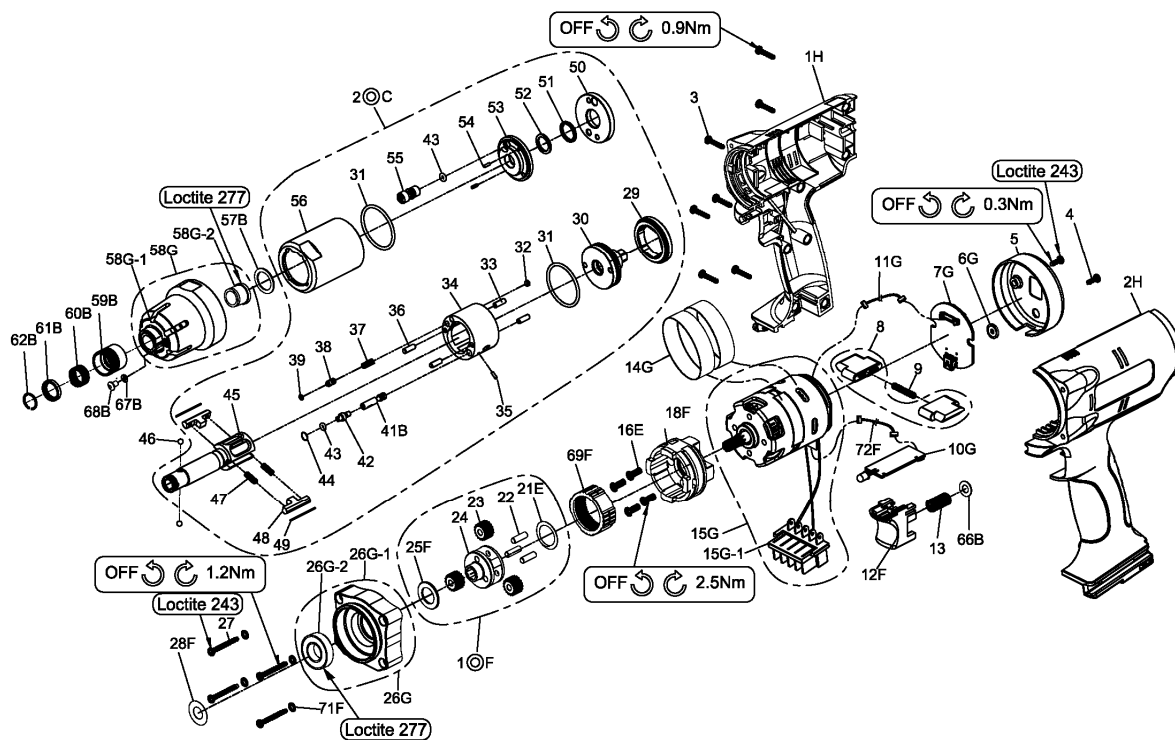

RRI-BIM15AT CORDLESS SHUT OFF IMPULSE TOOL

Edition: H

Index No	Part No.	Description	Q'ty
1H	32001-PWAP(S)	Upper Housing	1
2H	32002-PWAP(S)	Lower Housing	1
3	000-0930	Screw (φ 3x14L)	7
4	000-0831	Screw (φ 3x8L)	2
5	C10PW15#W2	Cover	1
6G	C09PW15-3#W2	Button	1
7G	E76PW15-1	LED Indicator Board	1
8	B09PW15-1#B1	F/R Valve (1setx2pcs)	1
9	D48PW15-1	Spring	1
10G	B761WT	PC Board	1
11G	B86PW15	Connector Wire	1
12F	B09PW#B1	Trigger Assembly	1
13	D48PW15	Spring	1
14G	C39PW15-C	Ring	2
15G	B83PW15-1	Brushless Motor ;w/driver	1
	(1)C06180C#B1	Connector	1
16E	000-1341C	Screw	4
18F	B50PW15-1B	Gear Box Assembly	1
10F	B51PW15-B	Gear Cage Assembly	1
21E	D39PW15-1B	Washer	1
22	000-3440	Pin	3
23	D49PW15-1	Planet Gear	3
24	D51PW15	Gear Cage	1
25F	D39PW15-B	Washer	1
26G	B52PW15#BW	Housing Cover Assembly	1
	(1)D52PW15#BW	Housing Cover	1*
	(2)000-2338	Ball Bearing(6902-2RS)	1*
27	000-0840	Screw (φ 4x25L)	4
28F	D39PW15-4	Washer	1
20C	BI40SD-400ASM	Pulse unit	1
29	I40S-402	Lock Nut	1*
30	I40S-415	Rear Plate	1*
31	00-41127	O-Ring	2*
32	I40S-454	Block Cap	1*
33	00-3407	Pin	2*
34	I70-404-B	Pulse Cylinder	1*